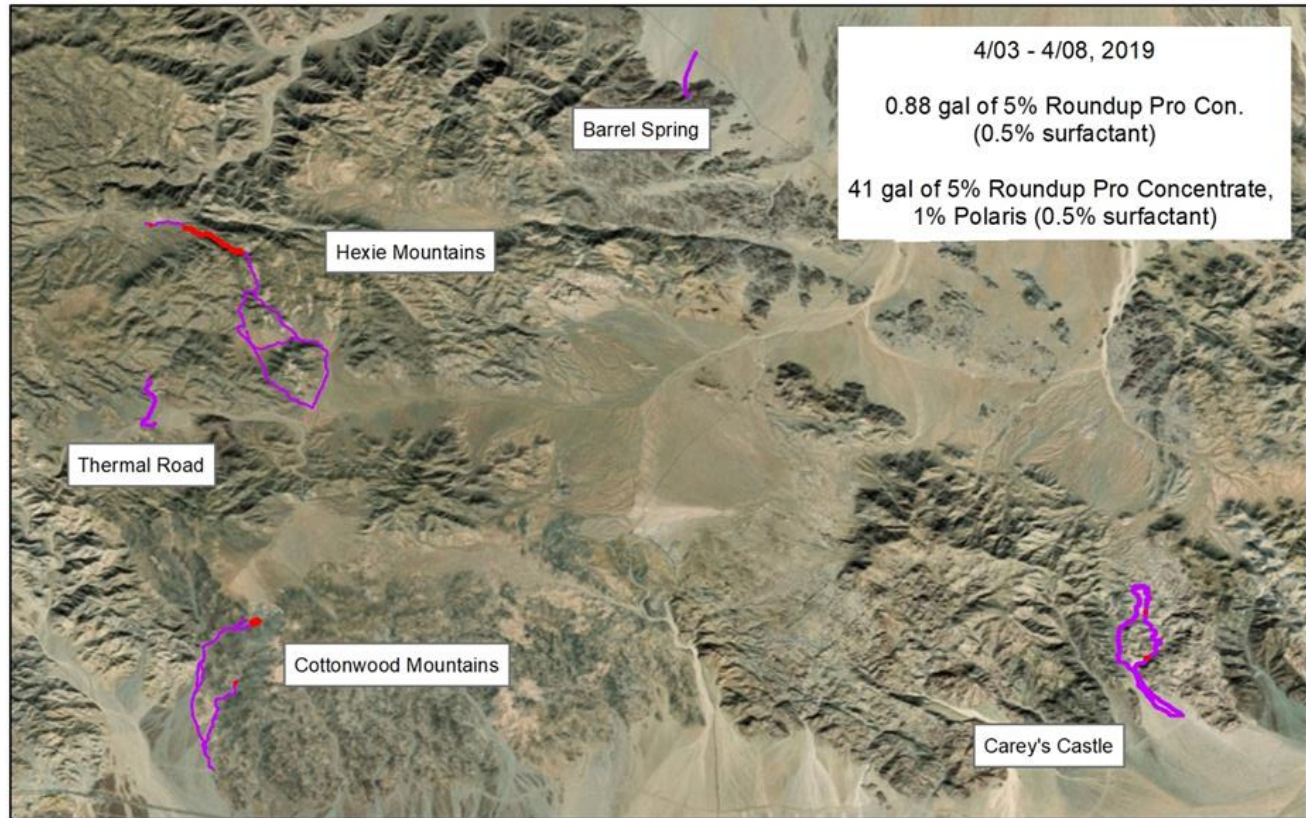

# Fountain Grass: *Pennisetum setaceum*

- Perennial bunch grass
- Ornamental
- Wind dispersed seed spreads similar to tamarisk
- Laughlin, NV, Lake Mohave, Bill Williams NWR, Big Bend, NV
- Joshua Tree NP
- NV Noxious Weed

## 2019 Joshua Tree NP Lake Mead EPMT Accomplishments

Compiled by Rachel Skoza, 8/30/2019  
Contact Curt Deuser, [curt\\_deuser@nps.gov](mailto:curt_deuser@nps.gov)

- Treated**
- Pennisetum setaceum (1.44 net acres)
- Surveyed**
- Pennisetum setaceum (55 gross acres, none found)

# 2019 Joshua Tree NP Lake Mead EPMT Accomplishments

Compiled by Rachel Skoza, 8/30/2019  
Contact Curt Deuser, [curt\\_deuser@nps.gov](mailto:curt_deuser@nps.gov)

-  Pennisetum setaceum (0.8 net acres treated)
-  Pennisetum setaceum (8.2 gross acres infested)
-  Pennisetum setaceum (75 gross acres surveyed)