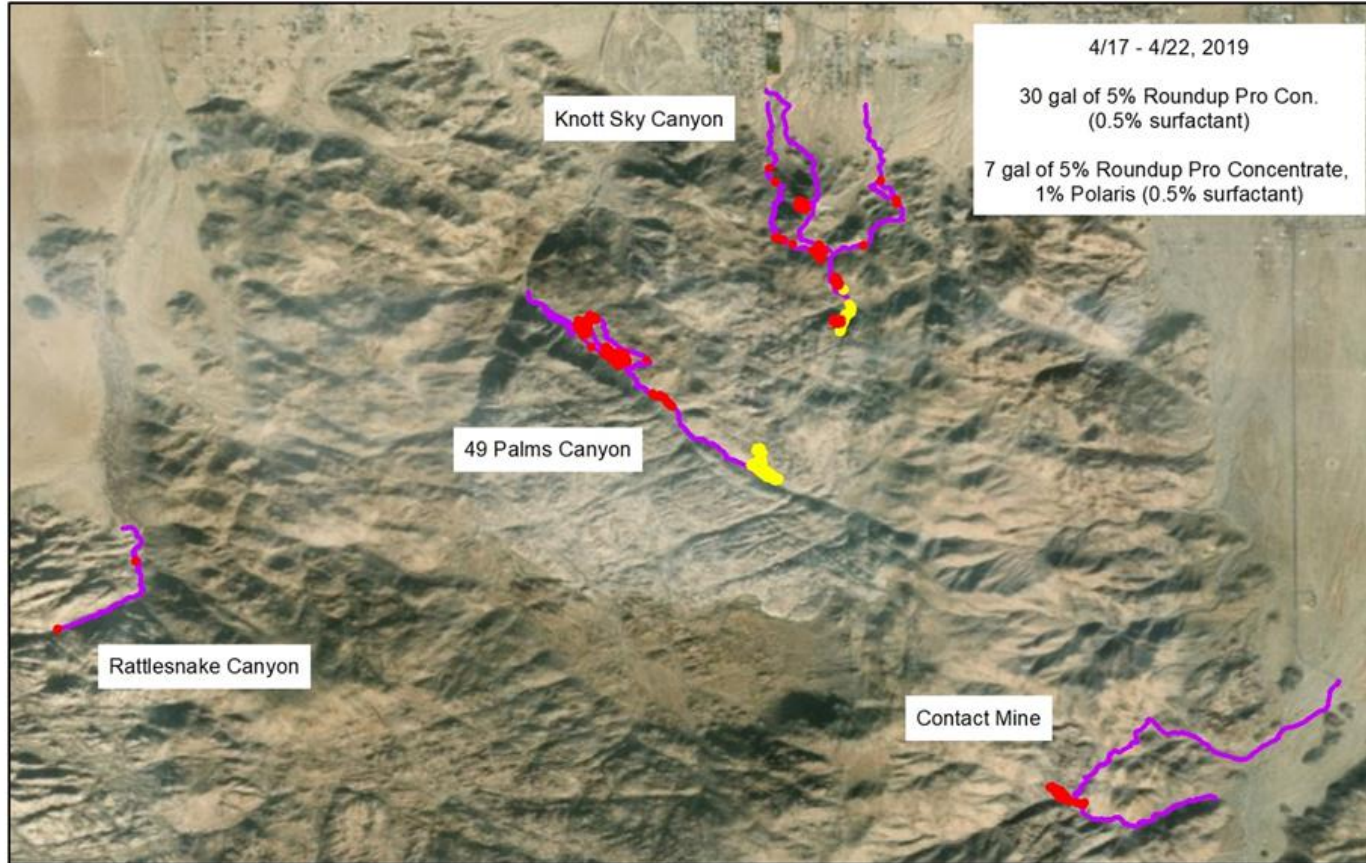

# Fountain Grass: *Pennisetum setaceum*

- Perennial bunch grass
- Ornamental
- Wind dispersed seed spreads similar to tamarisk
- Laughlin, NV, Lake Mohave, Bill Williams NWR, Big Bend, NV
- Joshua Tree NP
- NV Noxious Weed

## 2019 Joshua Tree NP Lake Mead EPMT Accomplishments

Compiled by Rachel Skoza, 8/30/2019  
Contact Curt Deuser, [curt\\_deuser@nps.gov](mailto:curt_deuser@nps.gov)

- Treated**
- Pennisetum setaceum (1.44 net acres)
- Surveyed**
- Pennisetum setaceum (55 gross acres, none found)

# 2019 Joshua Tree NP Lake Mead EPMT Accomplishments

Compiled by Rachel Skoza, 8/30/2019  
Contact Curt Deuser, [curt\\_deuser@nps.gov](mailto:curt_deuser@nps.gov)

-  Pennisetum setaceum (0.8 net acres treated)
-  Pennisetum setaceum (8.2 gross acres infested)
-  Pennisetum setaceum (75 gross acres surveyed)