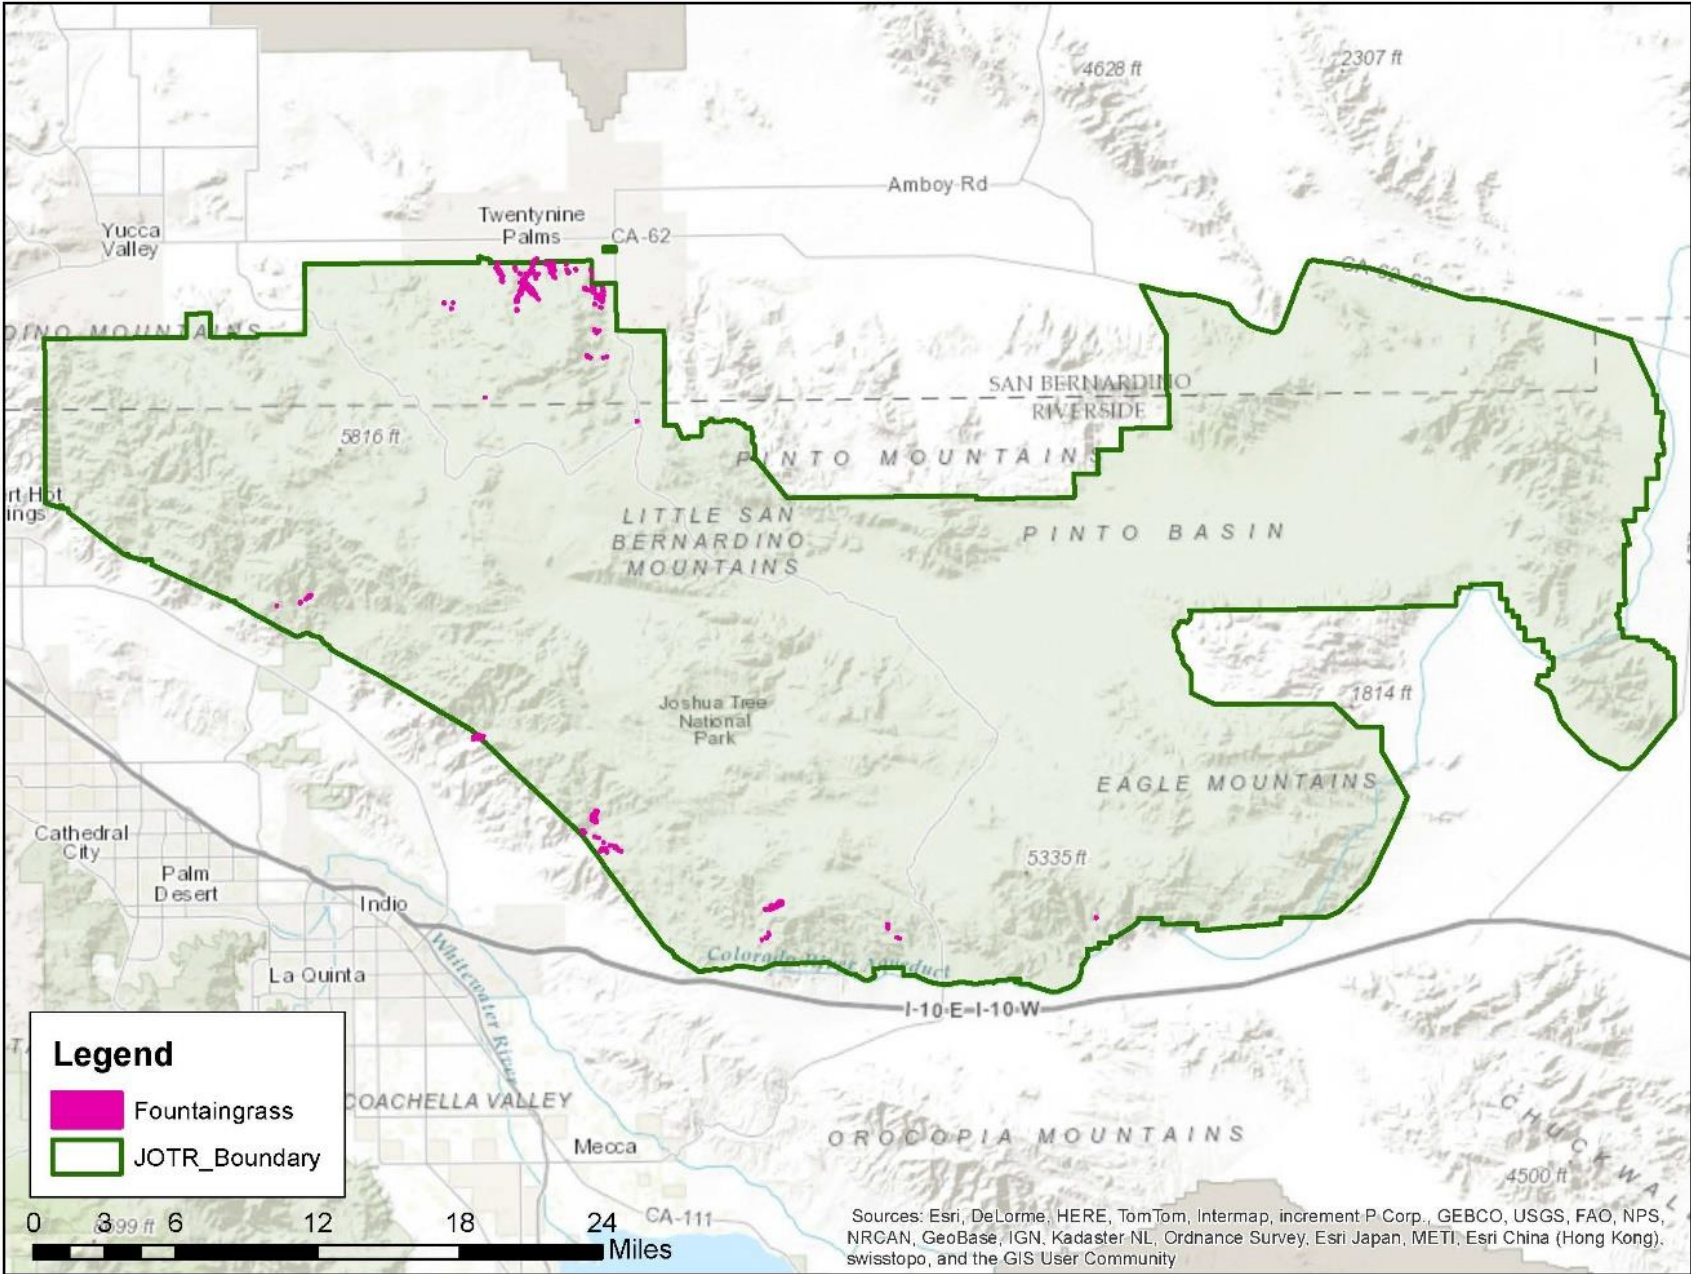

# Fountain Grass: *Pennisetum setaceum*

- Perennial bunch grass
- Ornamental
- Wind dispersed seed spreads similar to tamarisk
- Laughlin, NV, Lake Mohave, Bill Williams NWR, Big Bend, NV
- Joshua Tree NP
- NV Noxious Weed

# Fountaingrass Treated by EPMT in JOTR

## 2019 Joshua Tree NP Lake Mead EPMT Accomplishments

Compiled by Rachel Skoza, 8/30/2019  
Contact Curt Deuser, [curt\\_deuser@nps.gov](mailto:curt_deuser@nps.gov)

- Treated**
- Pennisetum setaceum (1.44 net acres)
- Surveyed**
- Pennisetum setaceum (55 gross acres, none found)

# 2019 Joshua Tree NP Lake Mead EPMT Accomplishments

Compiled by Rachel Skoza, 8/30/2019  
Contact Curt Deuser, [curt\\_deuser@nps.gov](mailto:curt_deuser@nps.gov)

-  Pennisetum setaceum (0.8 net acres treated)
-  Pennisetum setaceum (8.2 gross acres infested)
-  Pennisetum setaceum (75 gross acres surveyed)