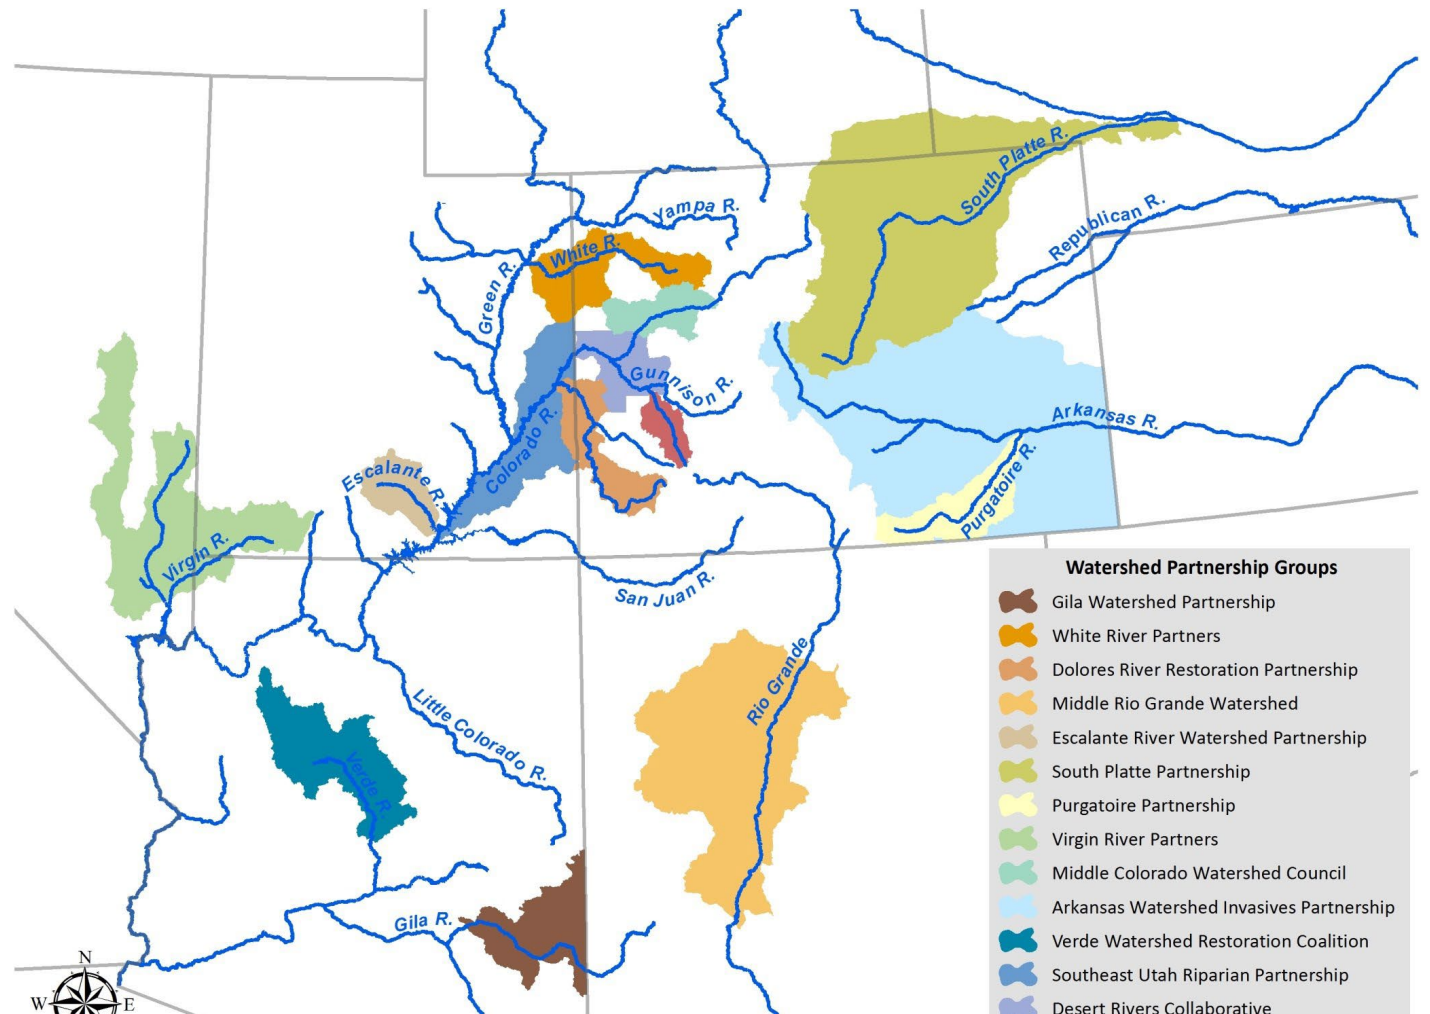

RiversEdge West

RESTORE + CONNECT + INNOVATE

Taking Riparian Restoration Efforts to the Appropriate Scale

Shannon Wadas, Associate Director

An aerial photograph showing a complex network of winding rivers and streams in a reddish-brown, textured landscape. The water bodies are a vibrant blue-green color, contrasting sharply with the surrounding land. The rivers meander across the terrain, creating a dense web of waterways.

Scale: A Meaningful Approach

Geography:

- Western United States

RiversEdge West envisions a network of healthy riverside ecosystems throughout the Western U.S., benefiting native species, wildlife, people, and communities

Broad Level Support

Collaboration Evolution:

➤ Staff in:

- Grand Junction, Colorado
- NW and SE Colorado
- Arizona

➤ Mighty 9 in Grand Junction

Broad Level Support

Education Evolution:

- Annual rotating conference
- Biennial local conference
- Annual place-based workshops/cross visits across the SW
- Biennial workshops

Scale: A Meaningful Approach

Geography:

- Watershed scale
- Western Colorado / Eastern Utah

WHITE RIVER
PARTNERSHIP

DESERT
RIVERS
COLLABORATIVE

DOLORES RIVER
RESTORATION PARTNERSHIP

**Every
partnership is
unique...**