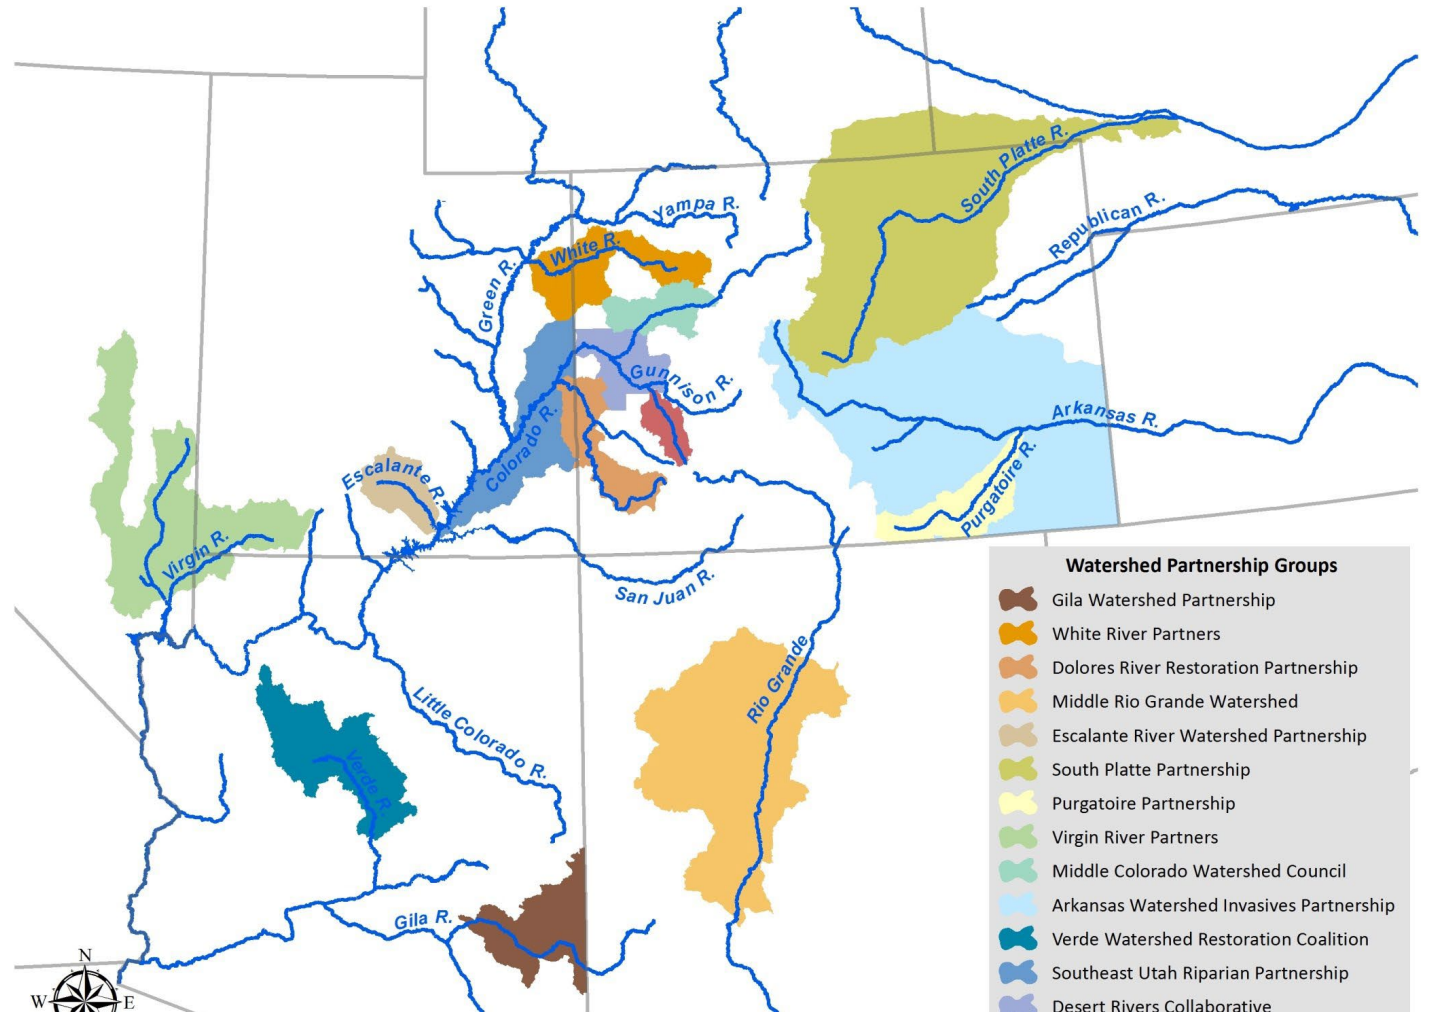

RiversEdge West

RESTORE + CONNECT + INNOVATE

Taking Riparian Restoration Efforts to the Appropriate Scale

Shannon Wadas, Associate Director

An aerial photograph showing a complex network of winding rivers and streams in a reddish-brown, textured landscape. The water bodies are a vibrant blue-green color, contrasting sharply with the surrounding land. The rivers meander across the terrain, creating a dense web of waterways.

Scale: A Meaningful Approach

Geography:

- Western United States

RiversEdge West envisions a network of healthy riverside ecosystems throughout the Western U.S., benefiting native species, wildlife, people, and communities

Broad Level Support

Collaboration Evolution:

➤ Staff in:

- Grand Junction, Colorado
- NW and SE Colorado
- Arizona

➤ Mighty 9 in Grand Junction

Broad Level Support

Education Evolution:

- Annual rotating conference
- Biennial local conference
- Annual place-based workshops/cross visits across the SW
- Biennial workshops

Evolution a Function of Change...

In Partnerships:

- Partnership sustainability
- Goals were achieved
 - Purgatoire Watershed Weed Management Collaborative

Key Take Away:

Celebrate success and fill gaps appropriately