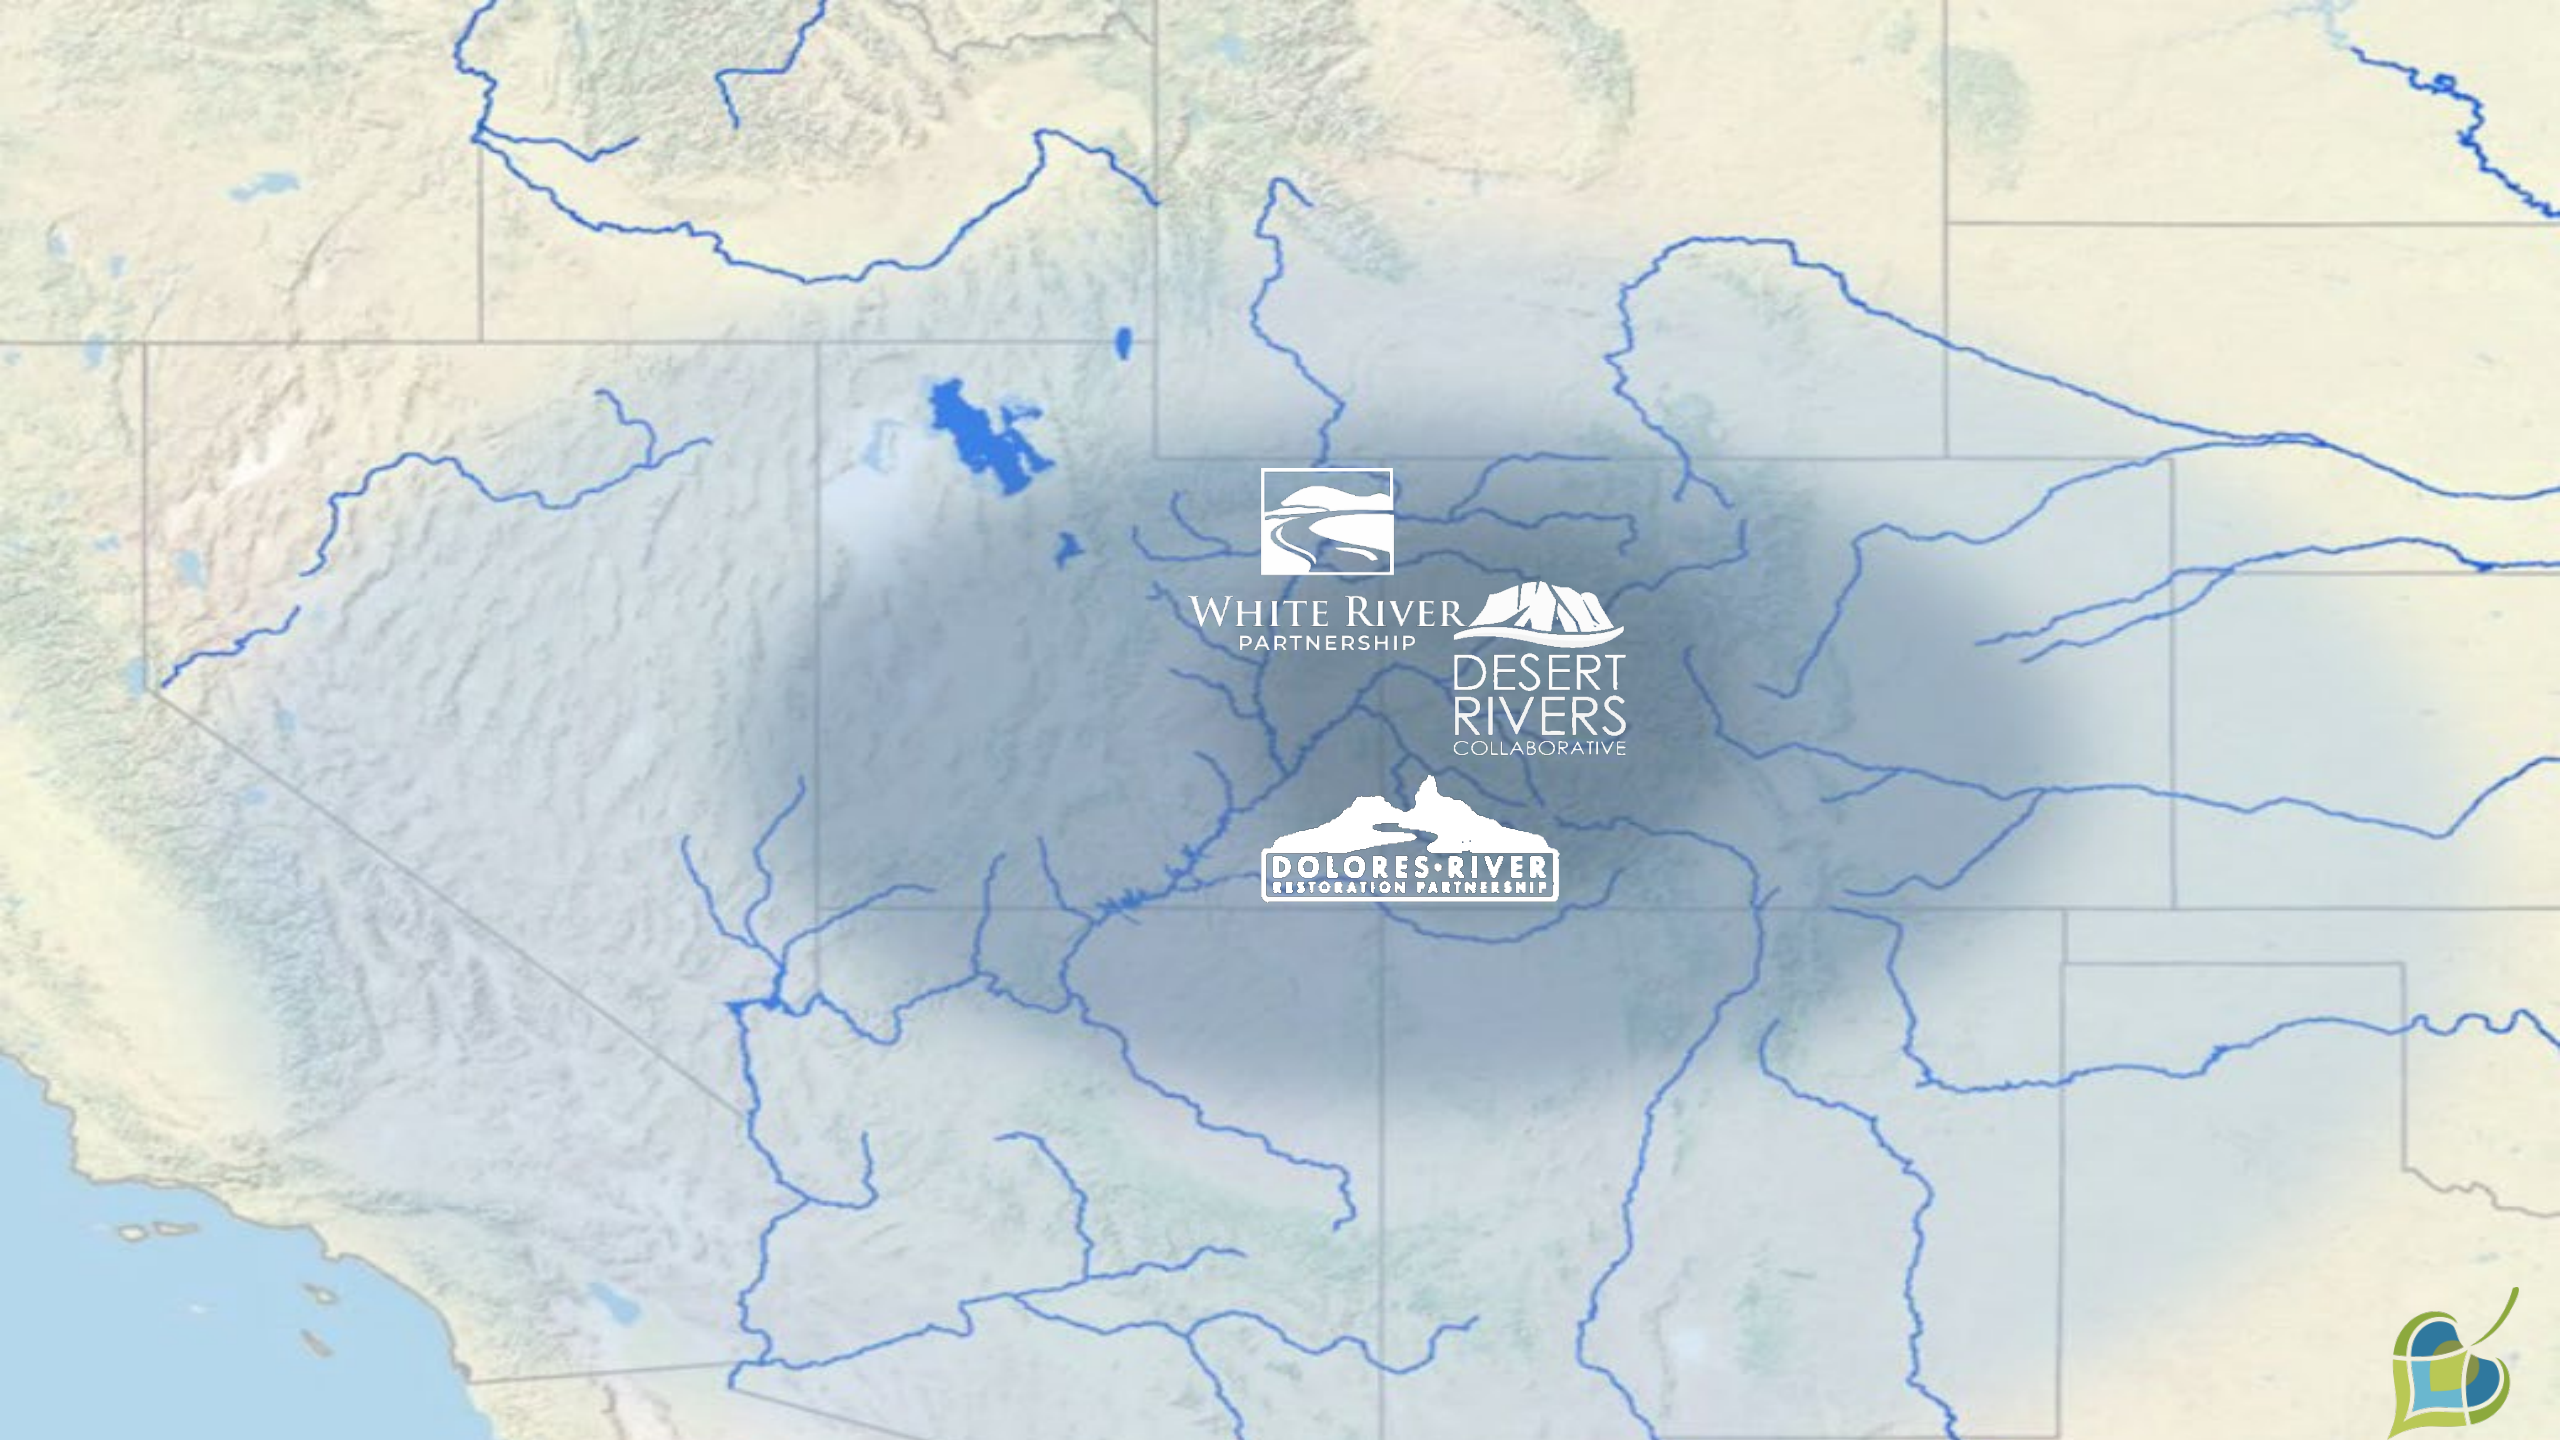

Staying true to our values:

~ promoting **engagement** and **collaboration** among **diverse** groups of people to restore the **quality** and **ecological integrity** of riparian lands critical to the **well-being** of communities ~

Scale: A Meaningful Approach

Geography:

- Watershed scale
- Western Colorado / Eastern Utah

WHITE RIVER
PARTNERSHIP

DESERT
RIVERS
COLLABORATIVE

DOLORES RIVER
RESTORATION PARTNERSHIP

**Every
partnership is
unique...**