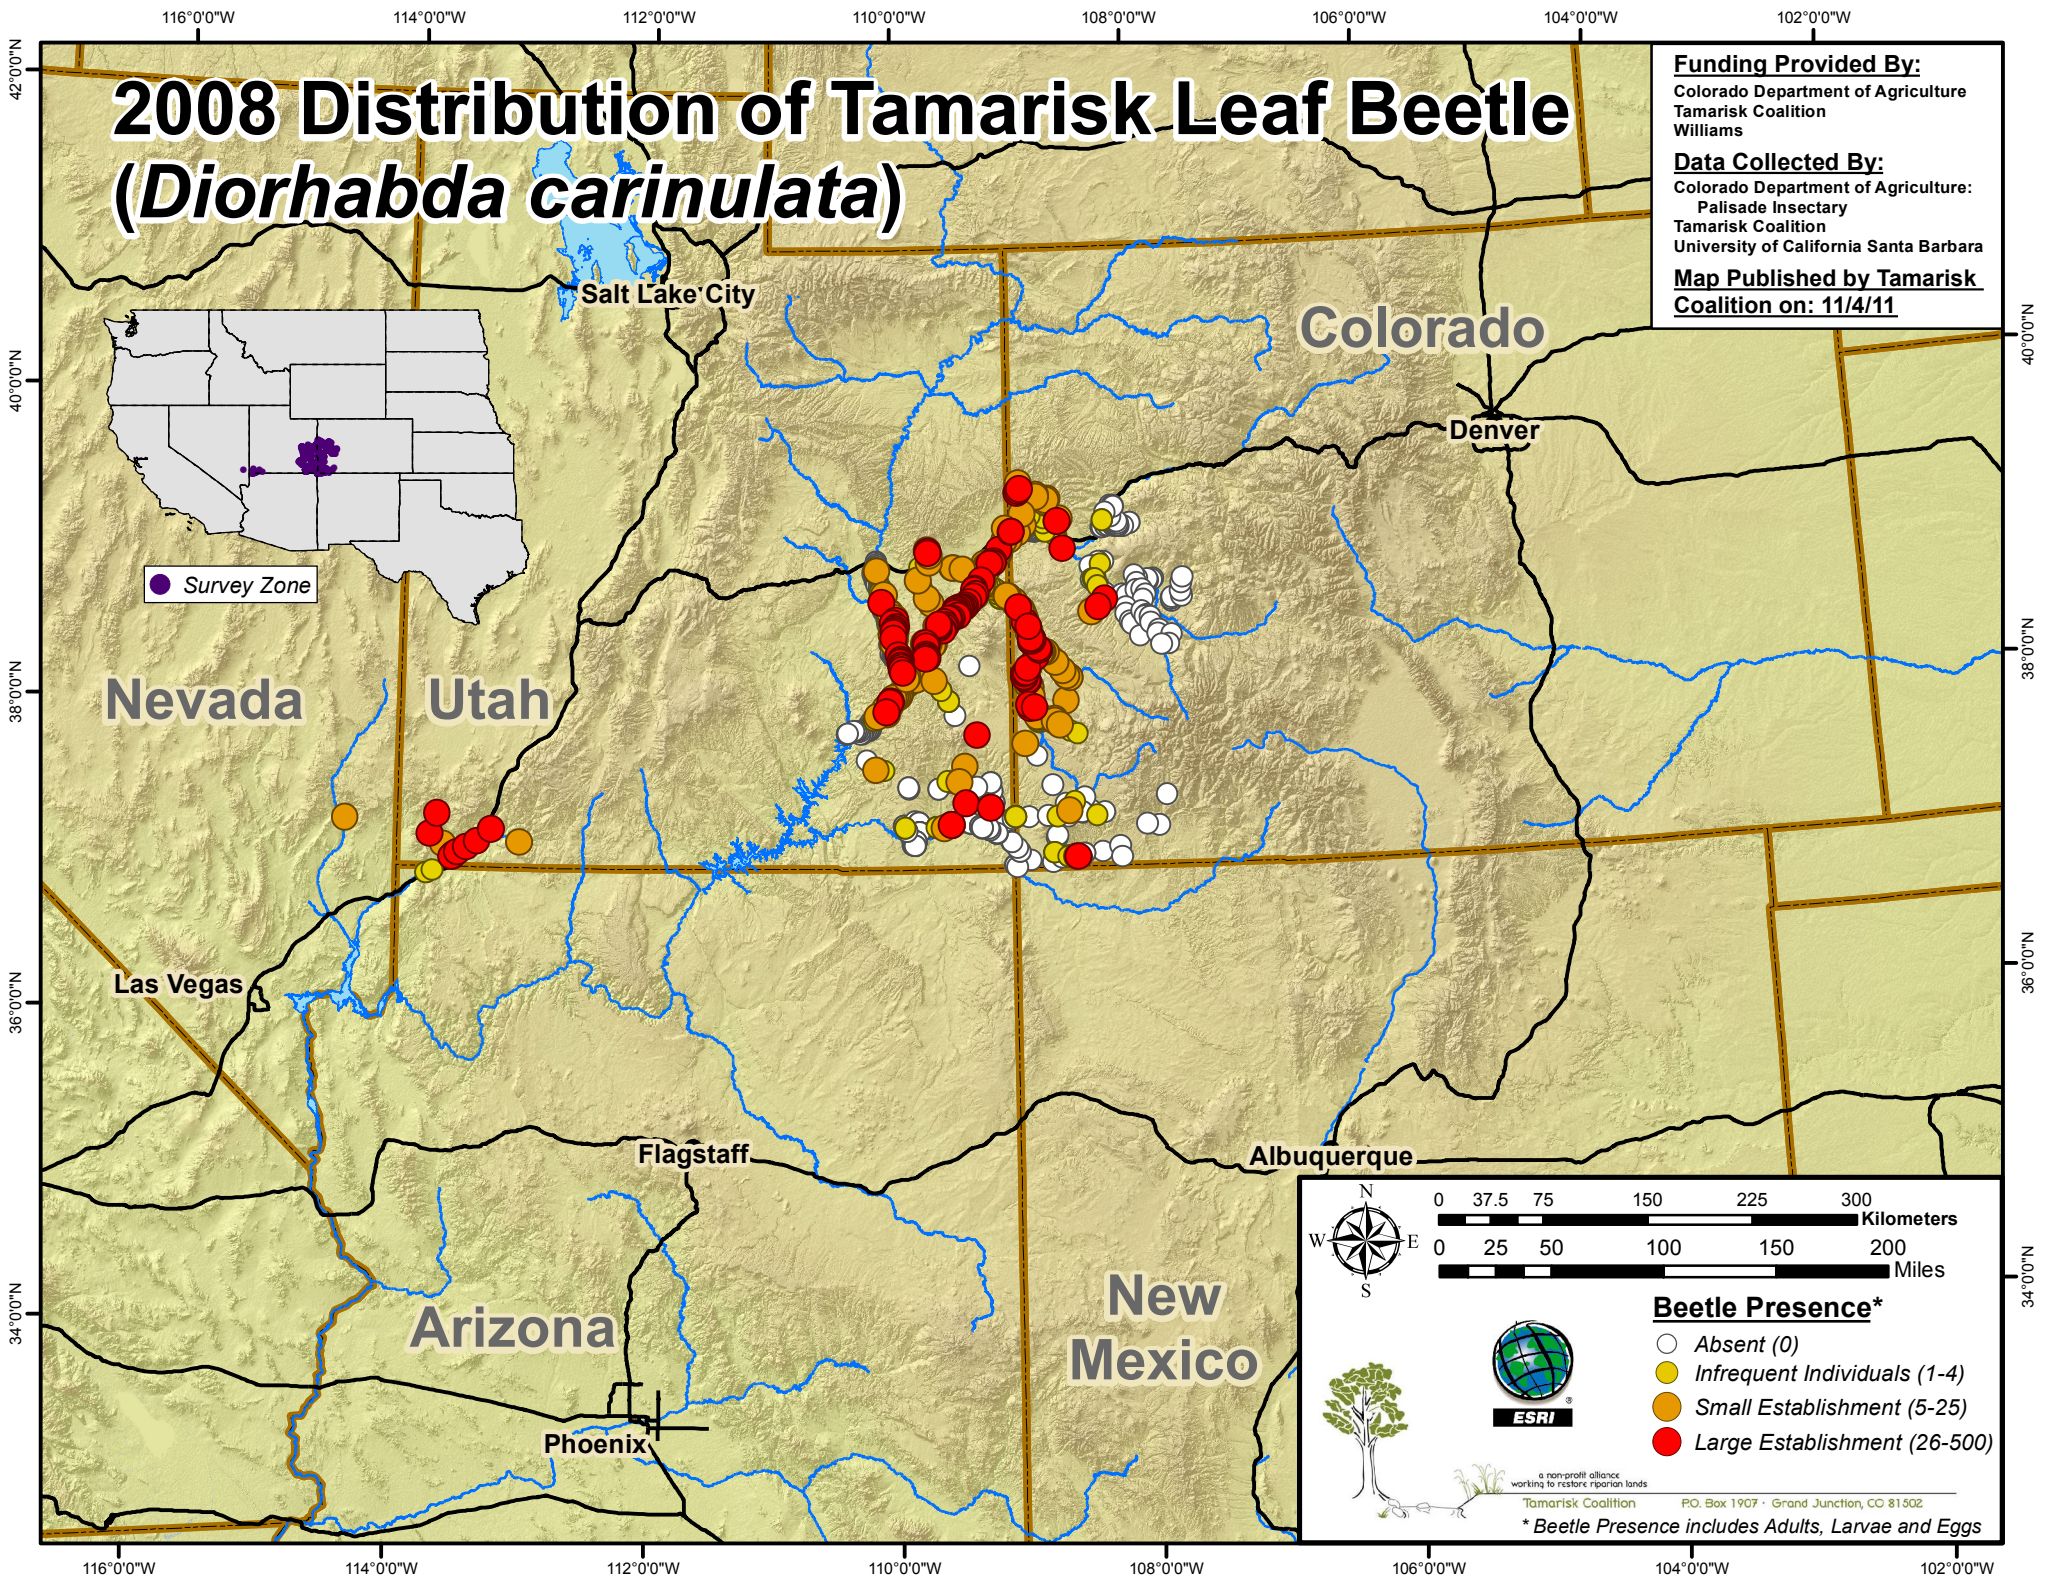

2008 Distribution of Tamarisk Leaf Beetle (*Diorhabda carinulata*)

Funding Provided By:
 Colorado Department of Agriculture
 Tamarisk Coalition
 Williams

Data Collected By:
 Colorado Department of Agriculture:
 Palisade Insectary
 Tamarisk Coalition
 University of California Santa Barbara

Map Published by Tamarisk Coalition on: 11/4/11

Nevada

Utah

Colorado

Arizona

New Mexico

Salt Lake City

Denver

Las Vegas

Flagstaff

Albuquerque

Phoenix

- Beetle Presence***
- Absent (0)
 - Infrequent Individuals (1-4)
 - Small Establishment (5-25)
 - Large Establishment (26-500)

© non-profit alliance working to restore riparian lands
 Tamarisk Coalition P.O. Box 1907 · Grand Junction, CO 81502
 * Beetle Presence includes Adults, Larvae and Eggs