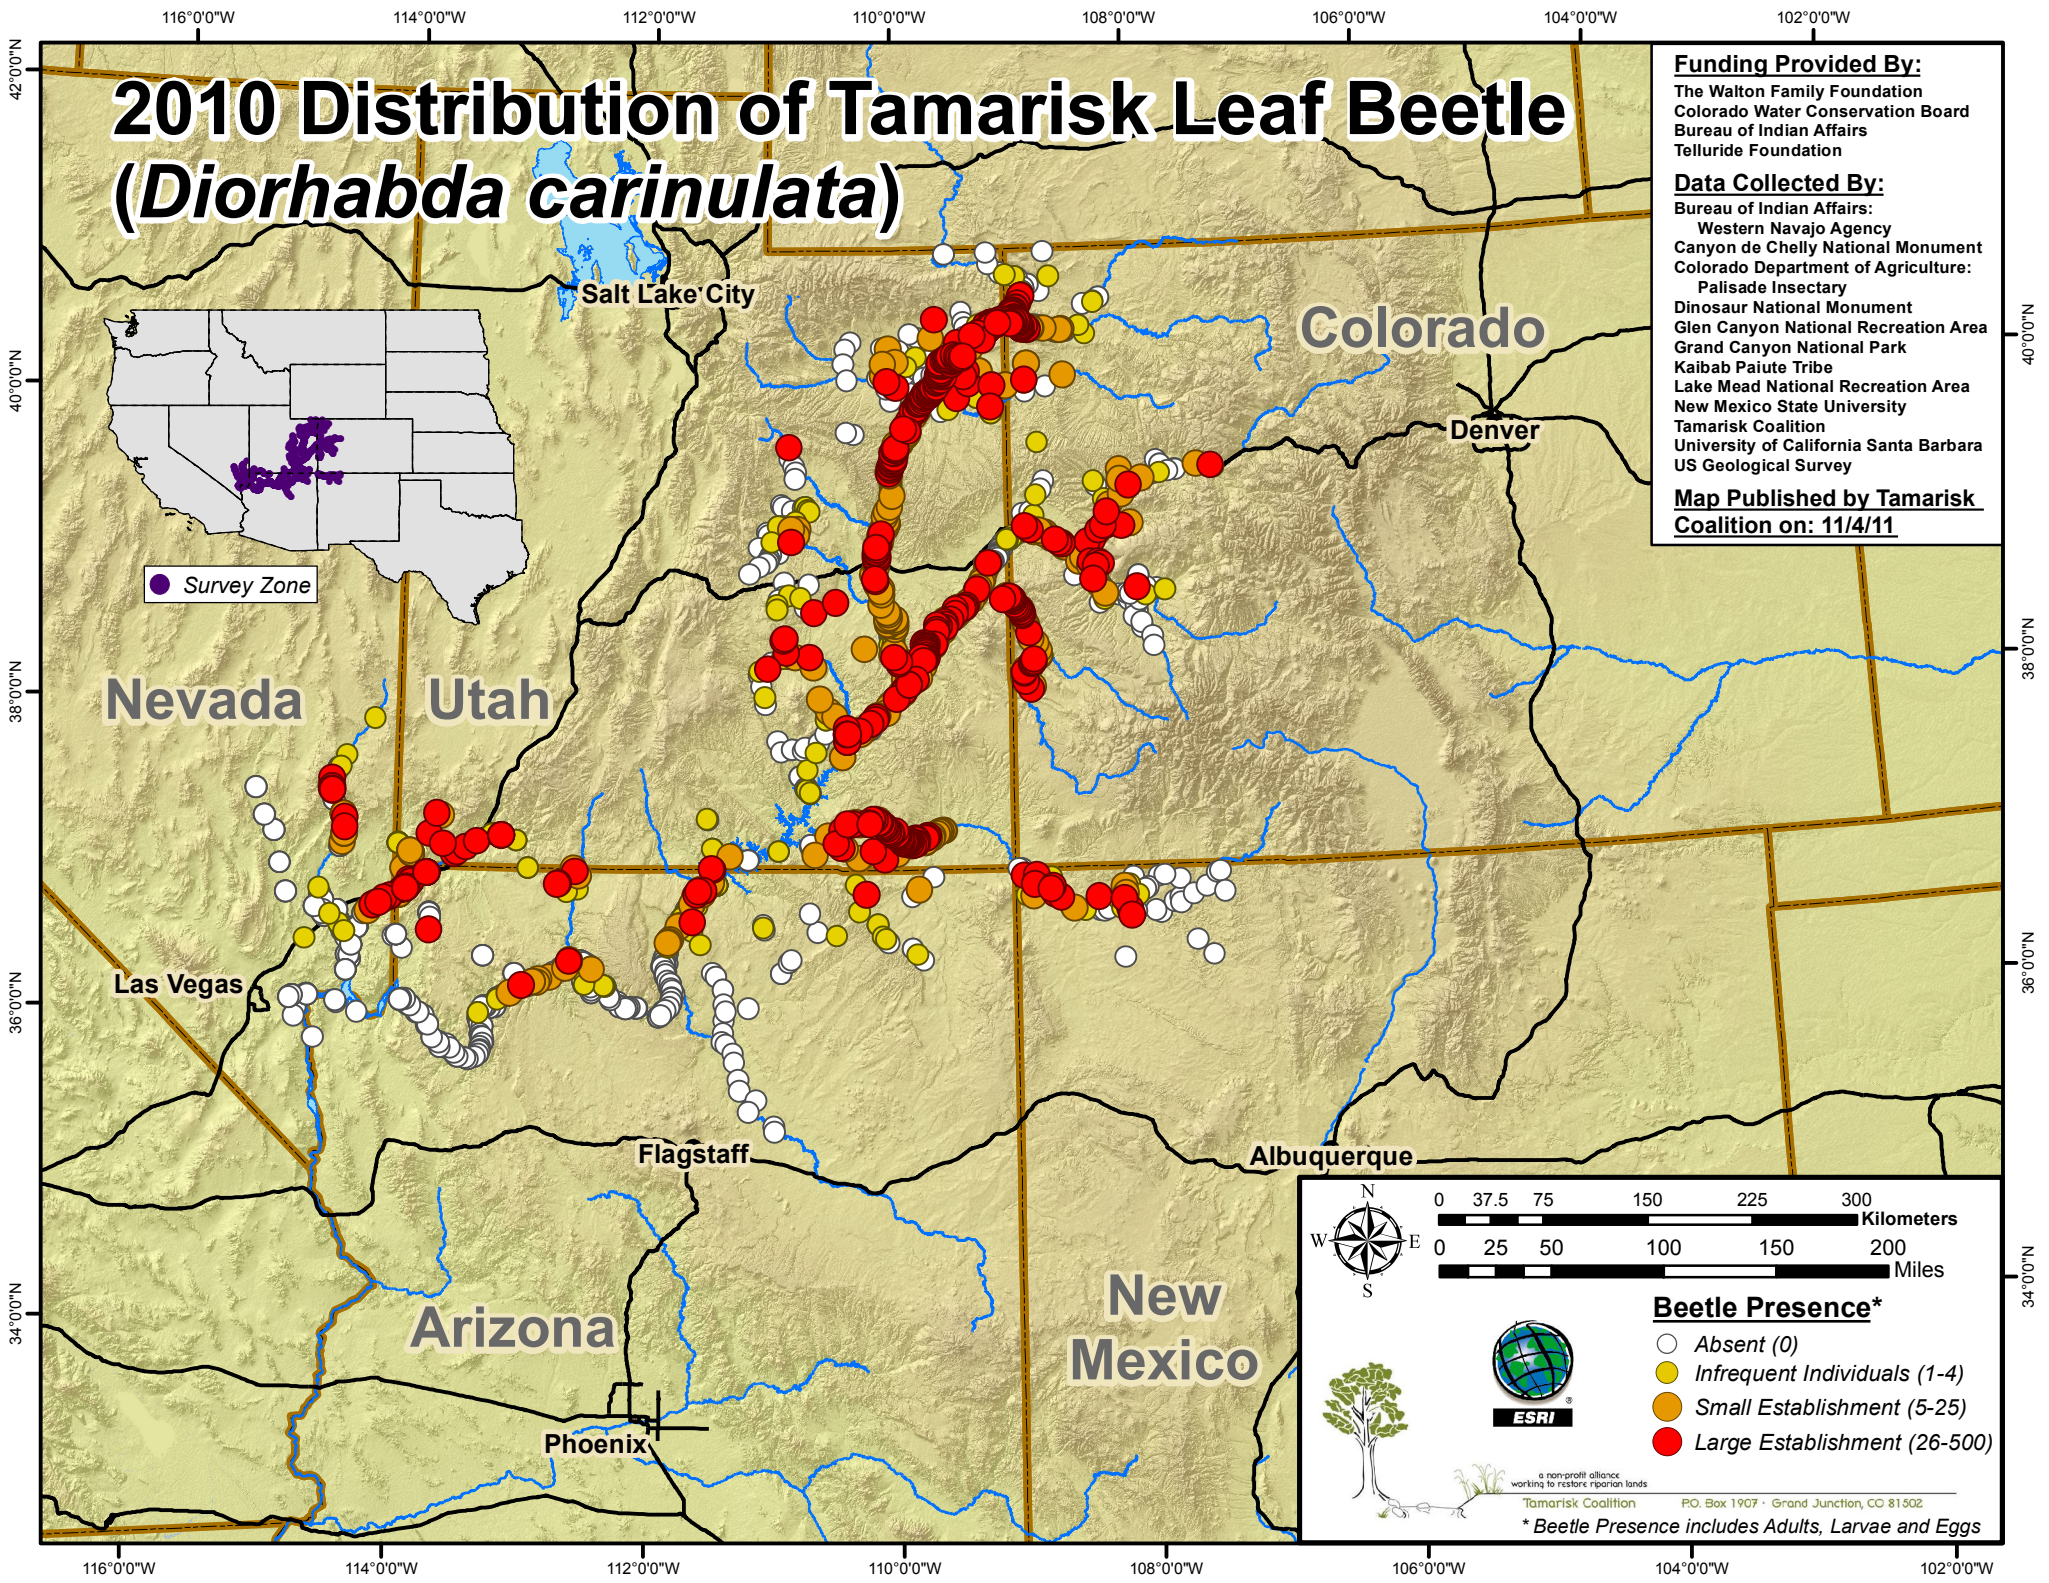

2010 Distribution of Tamarisk Leaf Beetle (*Diorhabda carinulata*)

Funding Provided By:
 The Walton Family Foundation
 Colorado Water Conservation Board
 Bureau of Indian Affairs
 Telluride Foundation

Data Collected By:
 Bureau of Indian Affairs:
 Western Navajo Agency
 Canyon de Chelly National Monument
 Colorado Department of Agriculture:
 Palisade Insectary
 Dinosaur National Monument
 Glen Canyon National Recreation Area
 Grand Canyon National Park
 Kaibab Paiute Tribe
 Lake Mead National Recreation Area
 New Mexico State University
 Tamarisk Coalition
 University of California Santa Barbara
 US Geological Survey

Map Published by Tamarisk Coalition on: 11/4/11

0 37.5 75 150 225 300 Kilometers

0 25 50 100 150 200 Miles

Beetle Presence*

- Absent (0)
- Infrequent Individuals (1-4)
- Small Establishment (5-25)
- Large Establishment (26-500)