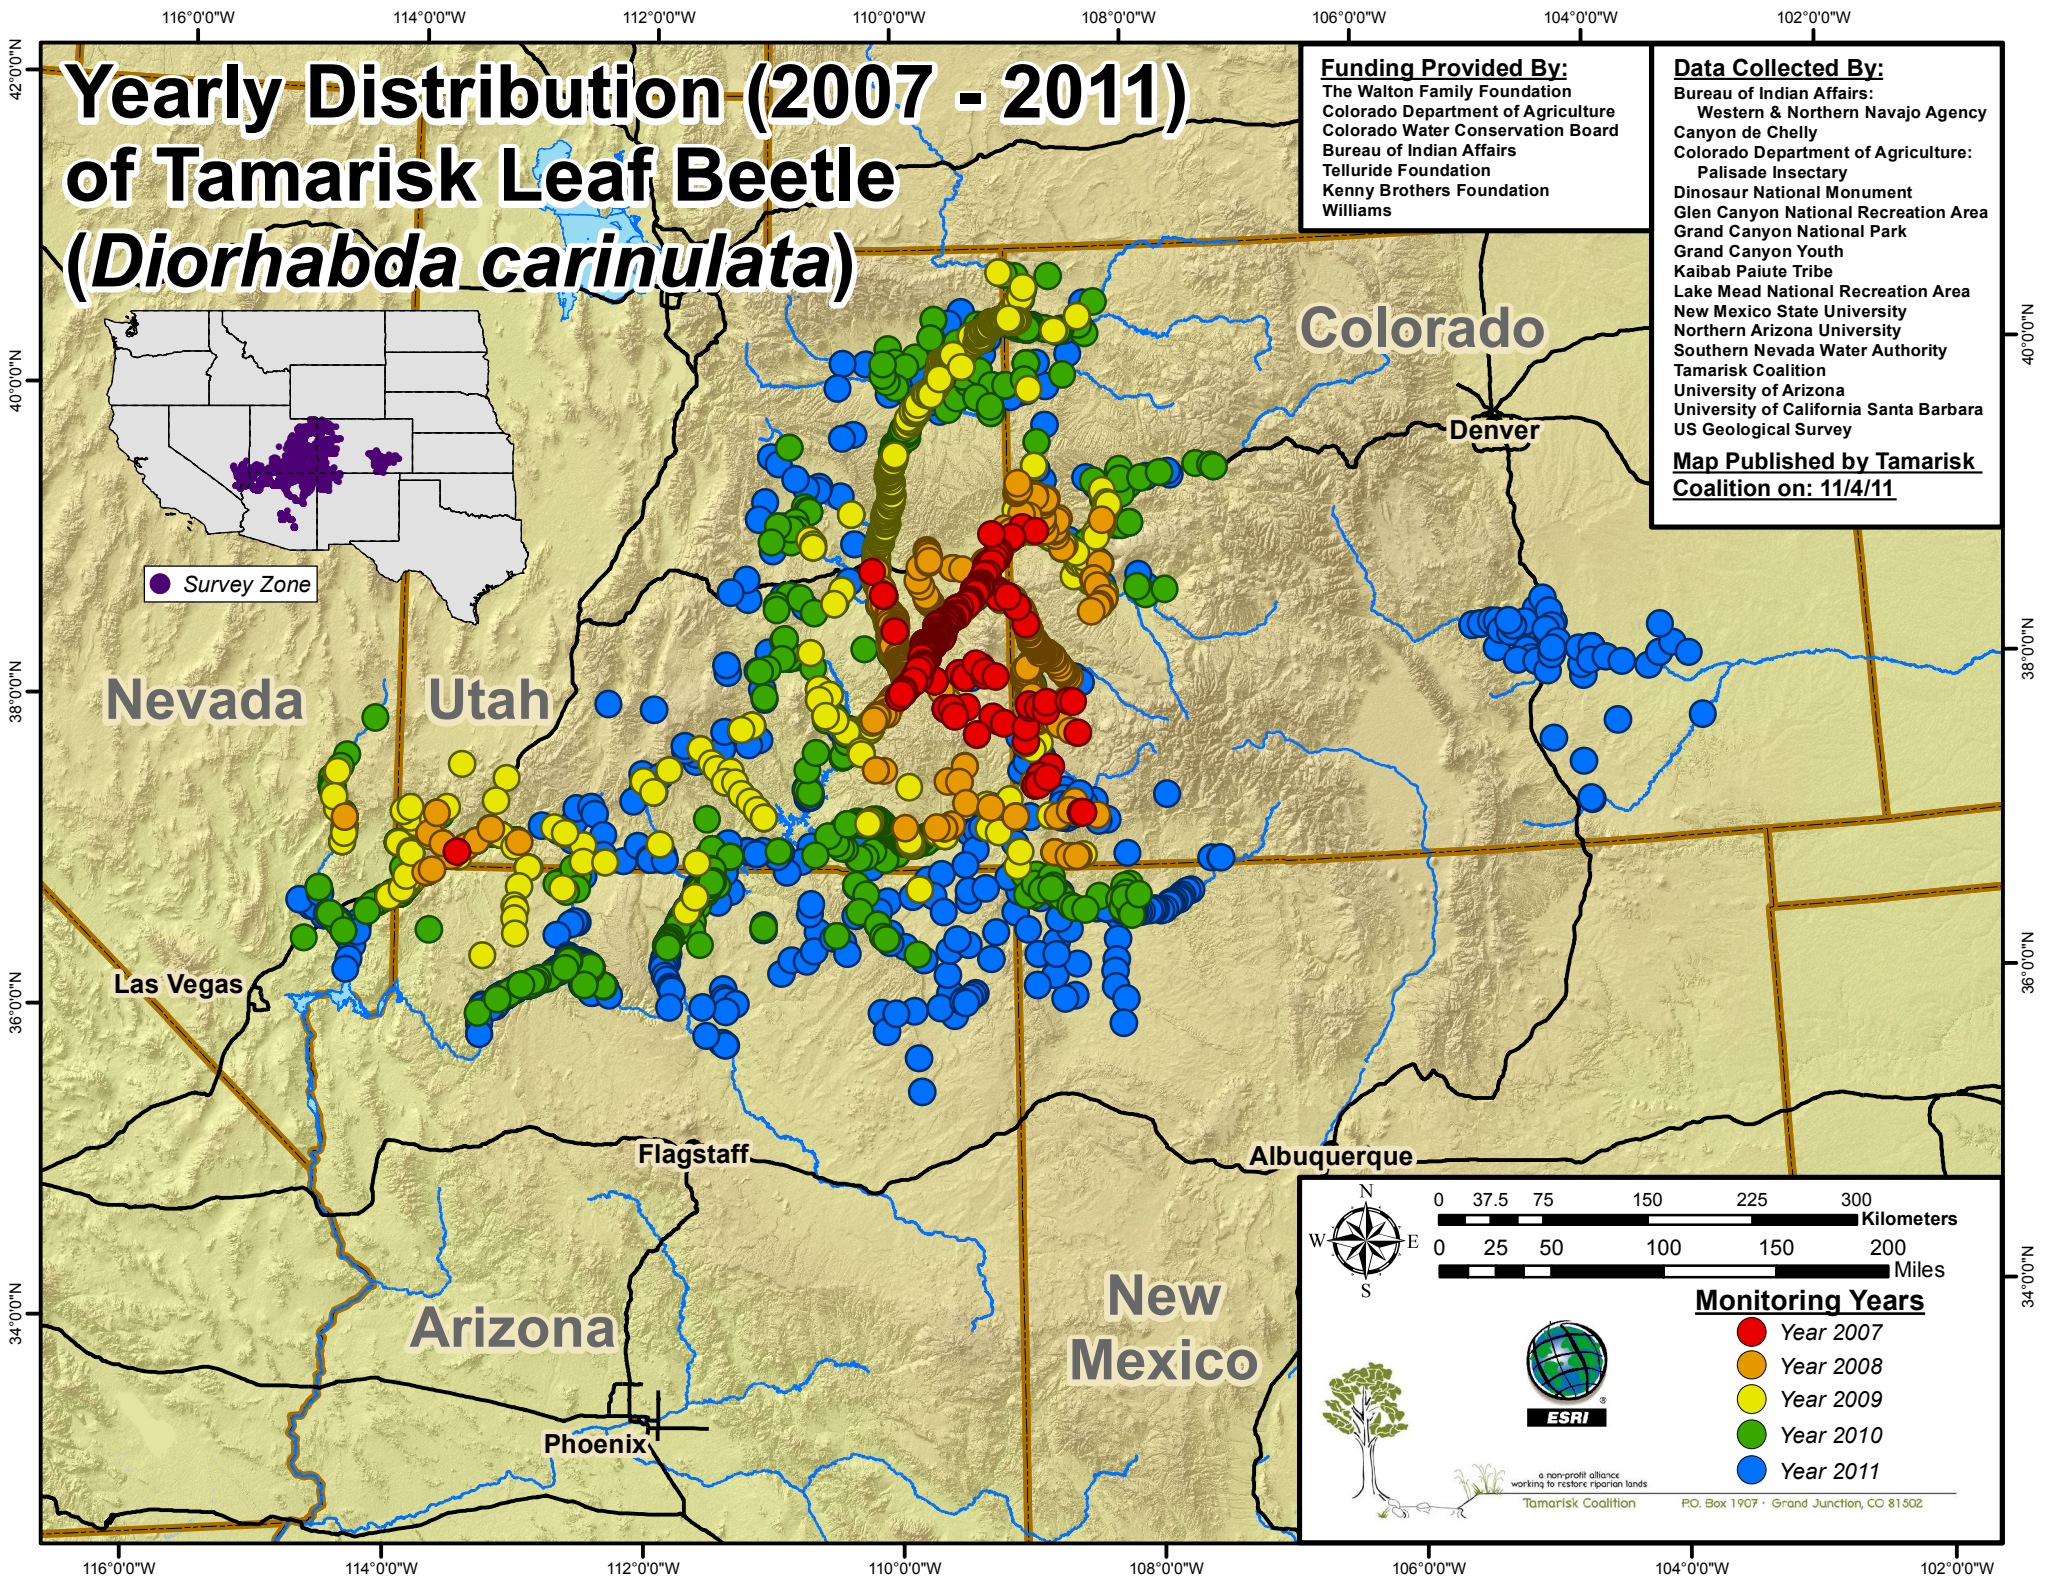

Yearly Distribution (2007 - 2011) of Tamarisk Leaf Beetle (*Diorhabda carinulata*)

Funding Provided By:
 The Walton Family Foundation
 Colorado Department of Agriculture
 Colorado Water Conservation Board
 Bureau of Indian Affairs
 Telluride Foundation
 Kenny Brothers Foundation
 Williams

Data Collected By:
 Bureau of Indian Affairs:
 Western & Northern Navajo Agency
 Canyon de Chelly
 Colorado Department of Agriculture:
 Palisade Insectary
 Dinosaur National Monument
 Glen Canyon National Recreation Area
 Grand Canyon National Park
 Grand Canyon Youth
 Kaibab Paiute Tribe
 Lake Mead National Recreation Area
 New Mexico State University
 Northern Arizona University
 Southern Nevada Water Authority
 Tamarisk Coalition
 University of Arizona
 University of California Santa Barbara
 US Geological Survey

**Map Published by Tamarisk
Coalition on: 11/4/11**

0 37.5 75 150 225 300 Kilometers

0 25 50 100 150 200 Miles

Monitoring Years

- Year 2007
- Year 2008
- Year 2009
- Year 2010
- Year 2011

© non-profit alliance working to restore riparian lands
Tamarisk Coalition