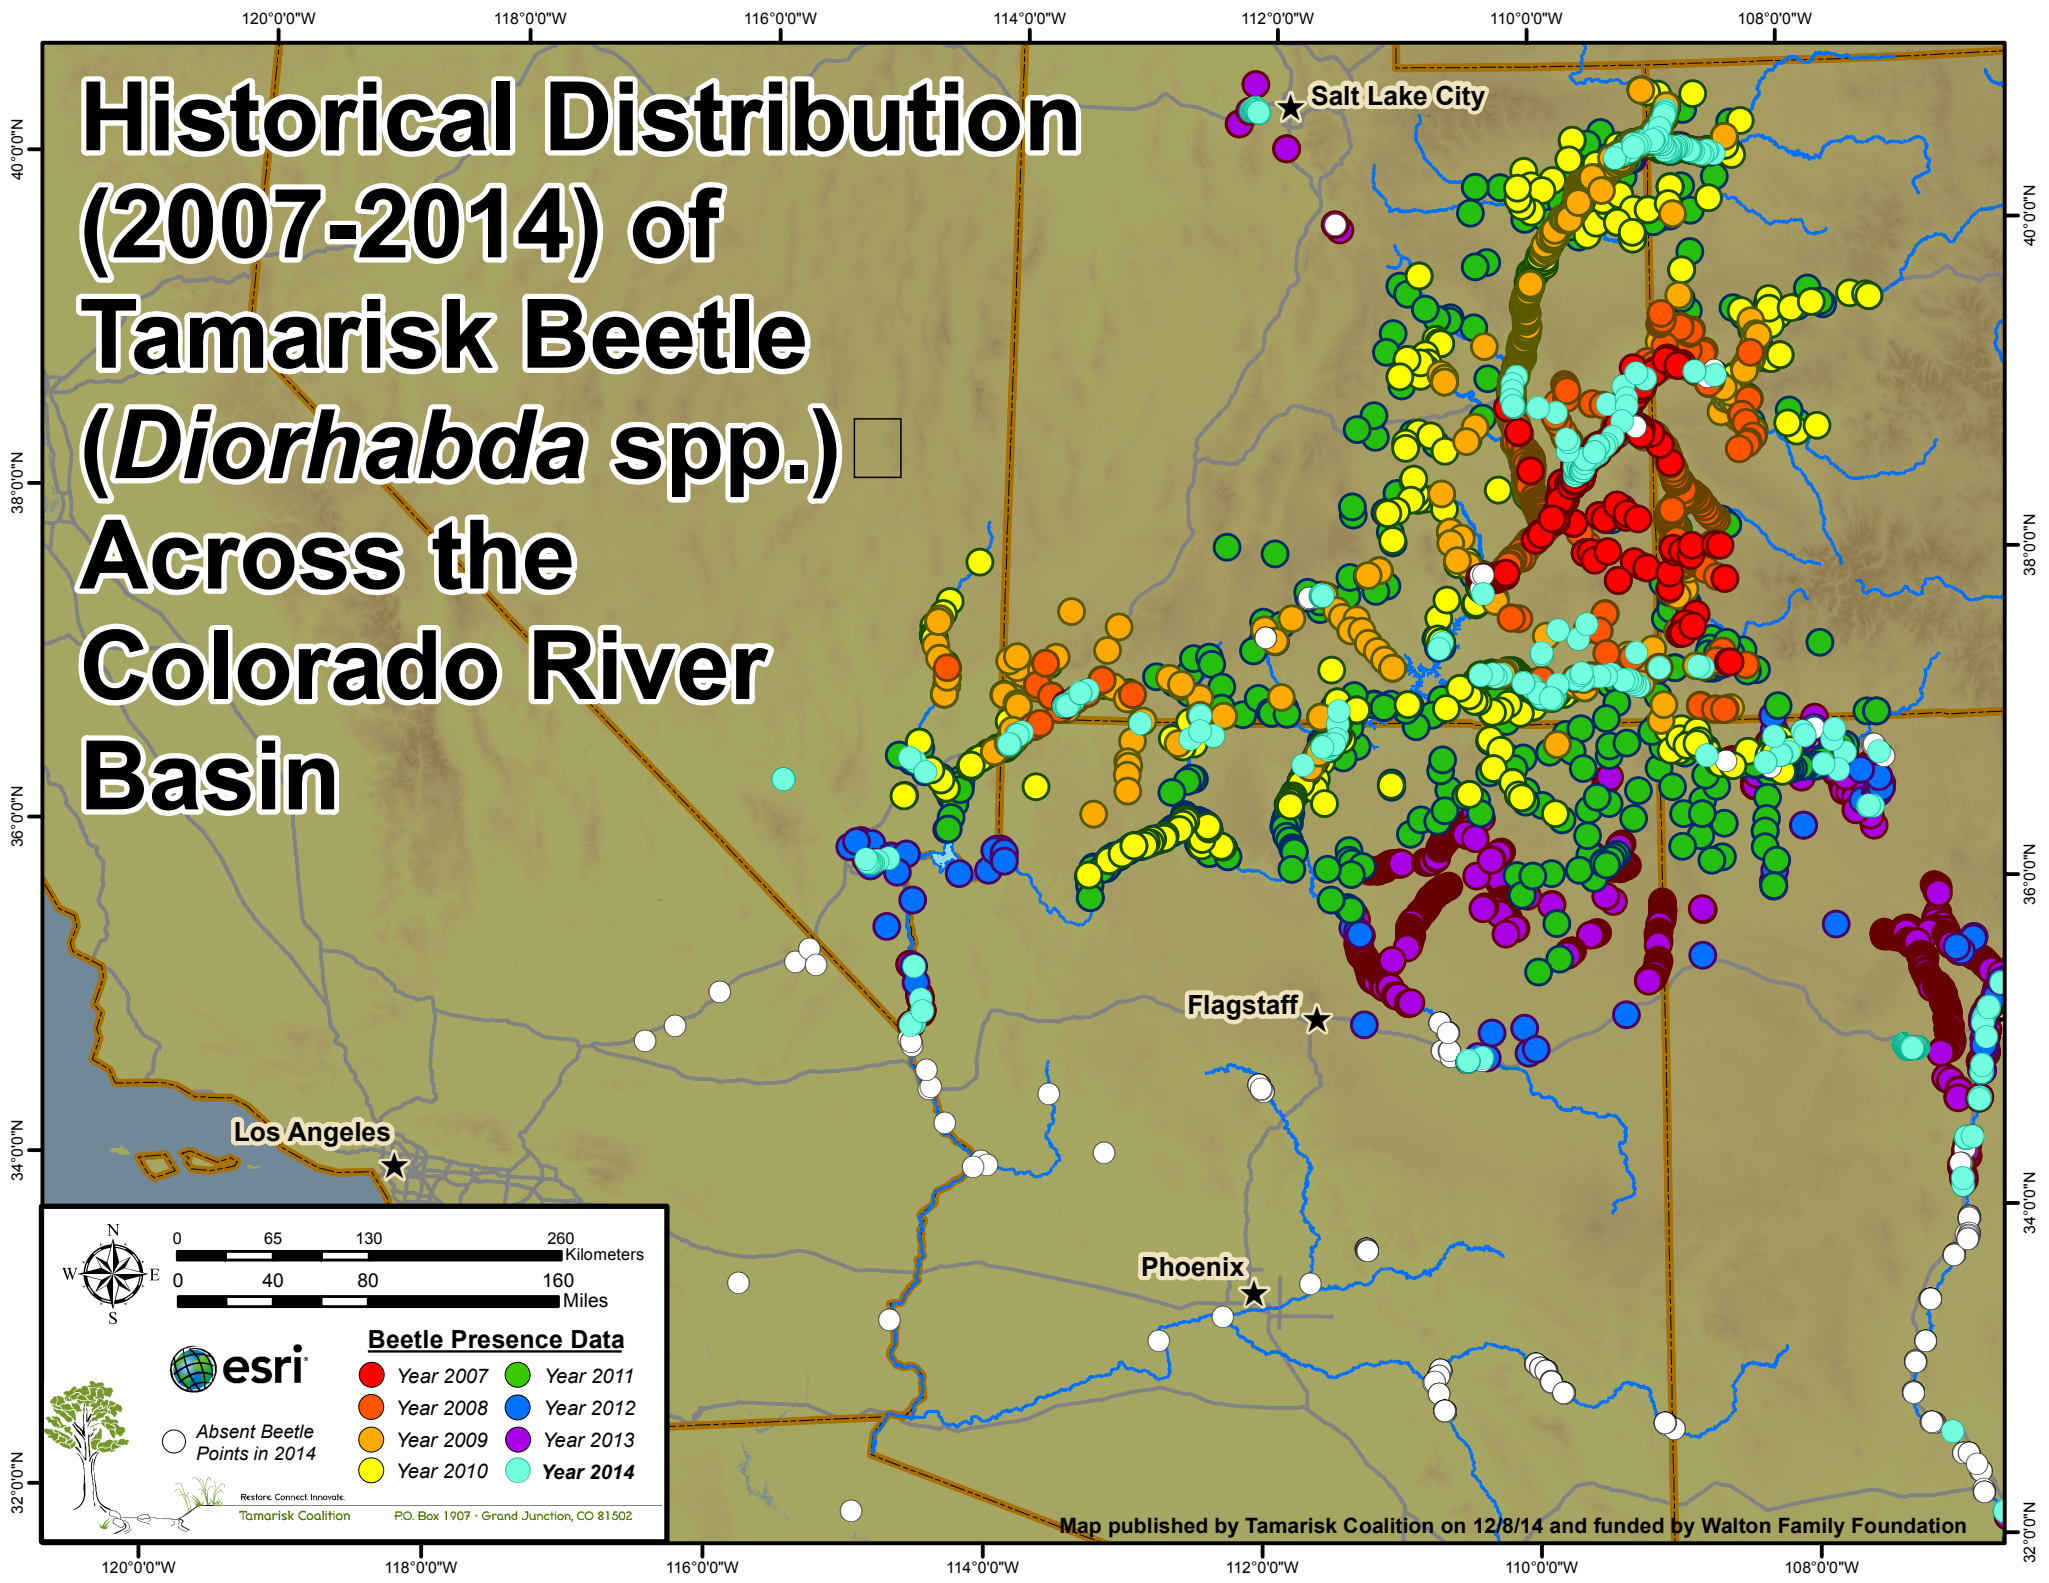

Historical Distribution (2007-2014) of Tamarisk Beetle (*Diorhabda* spp.) Across the Colorado River Basin

0 65 130 260 Kilometers
0 40 80 160 Miles

Beetle Presence Data

● Year 2007	● Year 2011
● Year 2008	● Year 2012
● Year 2009	● Year 2013
● Year 2010	● Year 2014