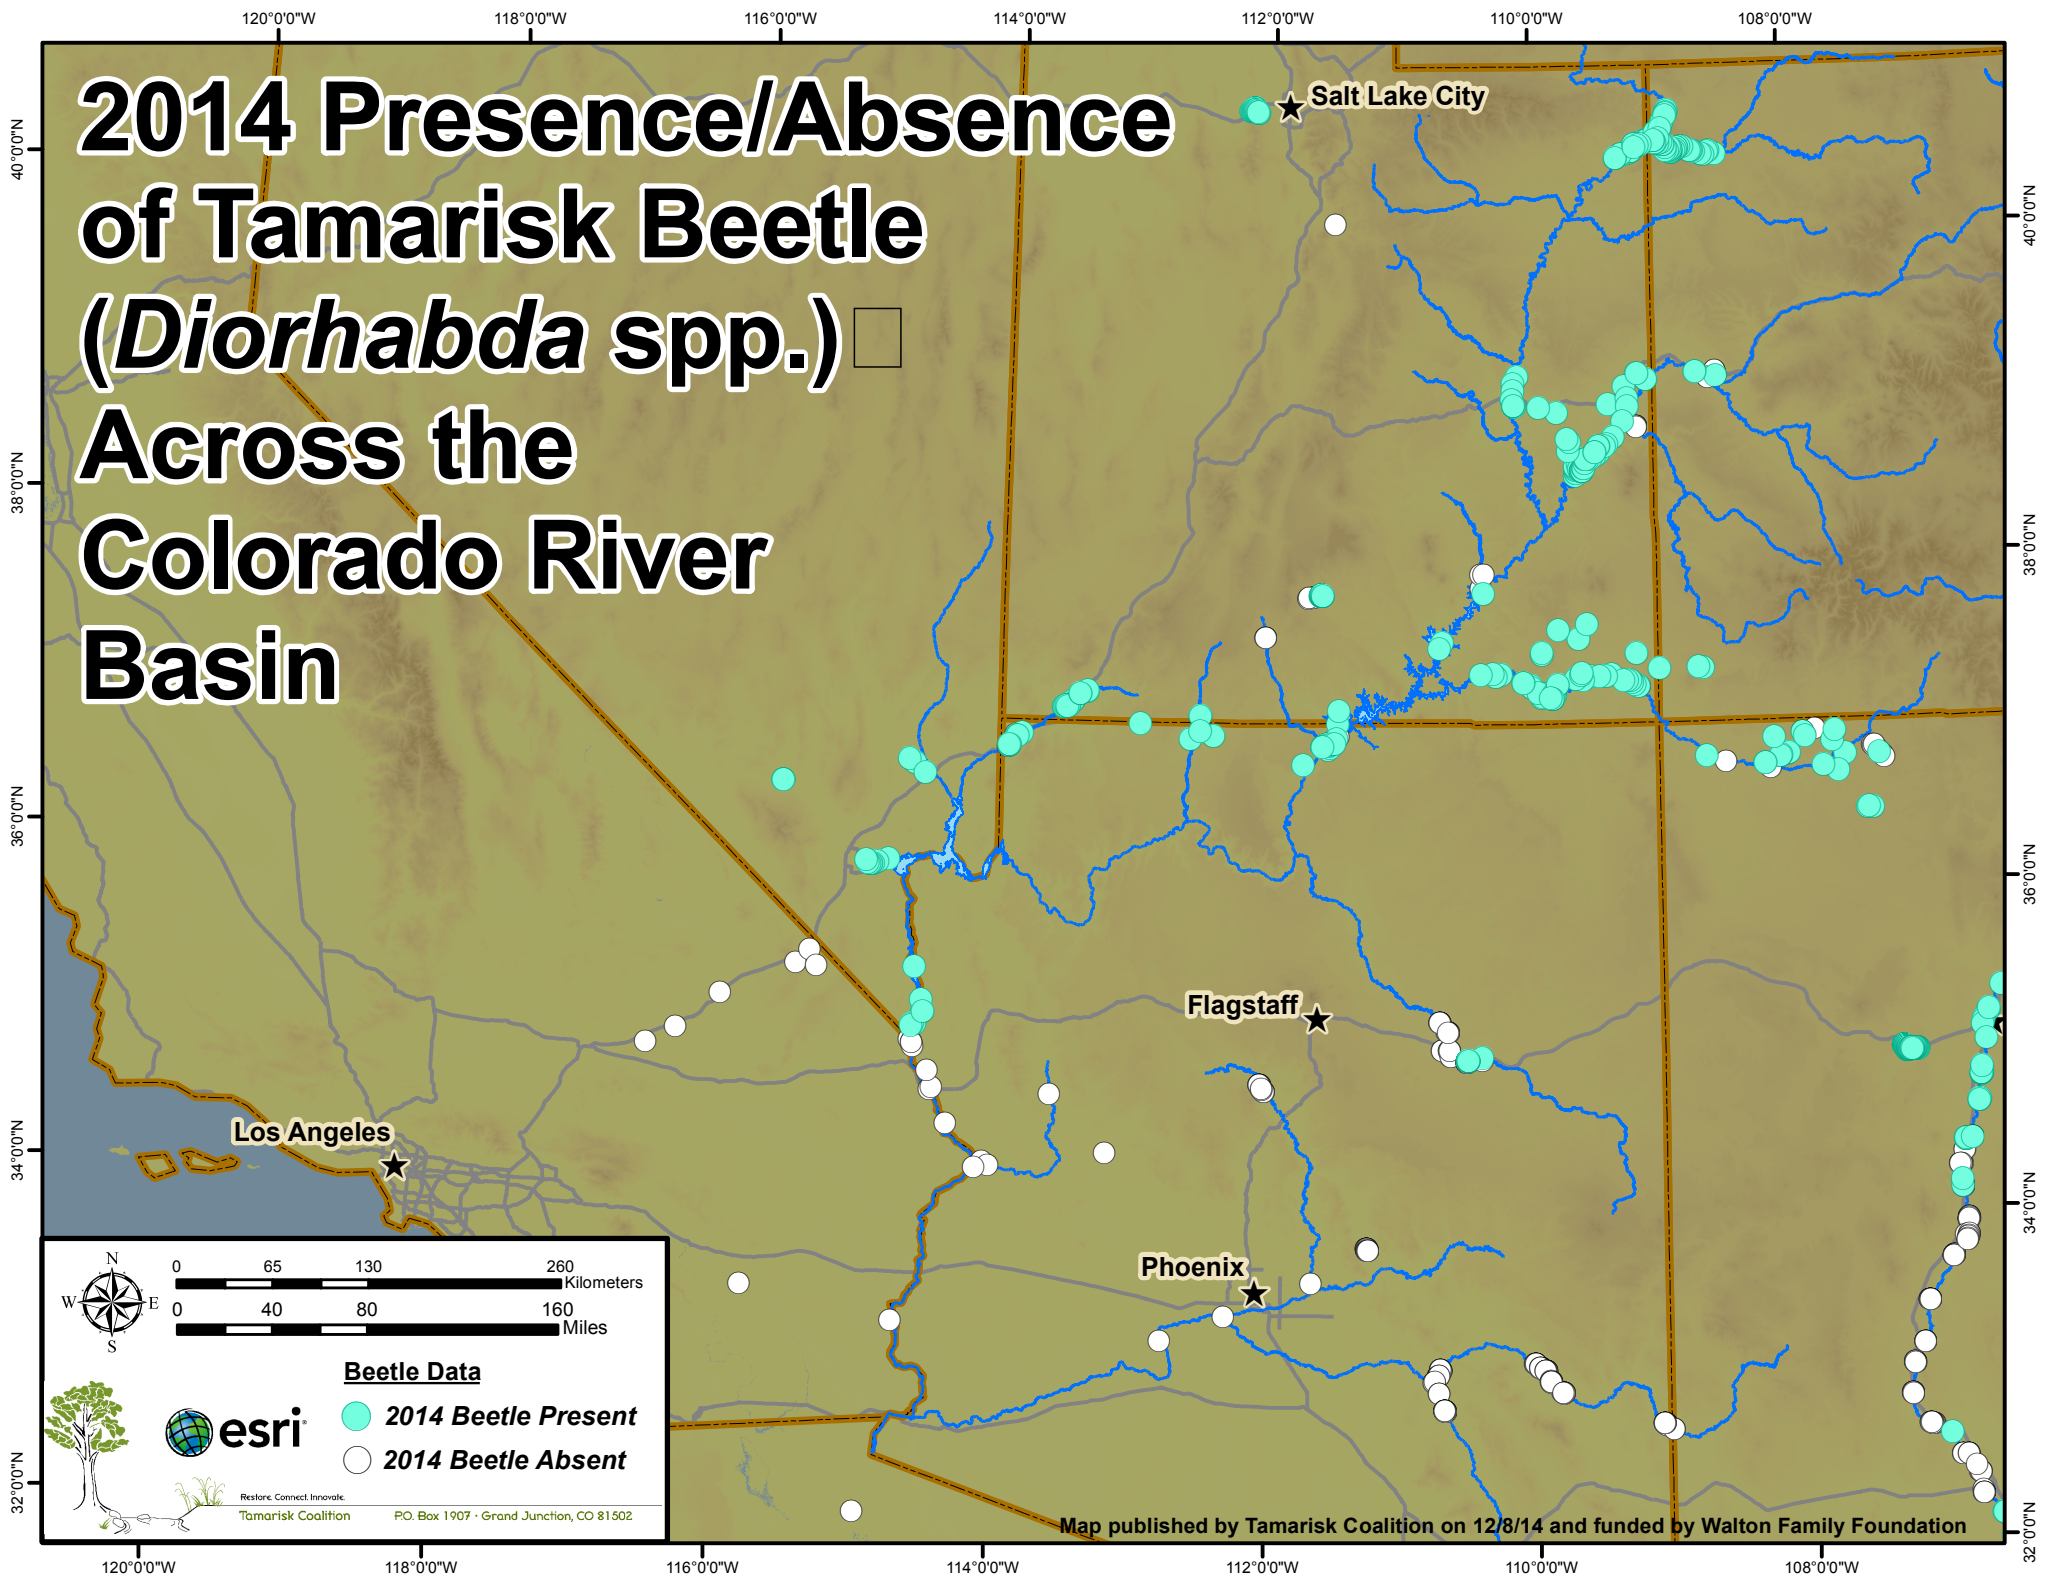

# 2014 Presence/Absence of Tamarisk Beetle (*Diorhabda* spp.) Across the Colorado River Basin

**Beetle Data**

- 2014 Beetle Present
- 2014 Beetle Absent

**esri**  
Restore. Connect. Innovate.  
Tamarisk Coalition  
P.O. Box 1907 • Grand Junction, CO 81502