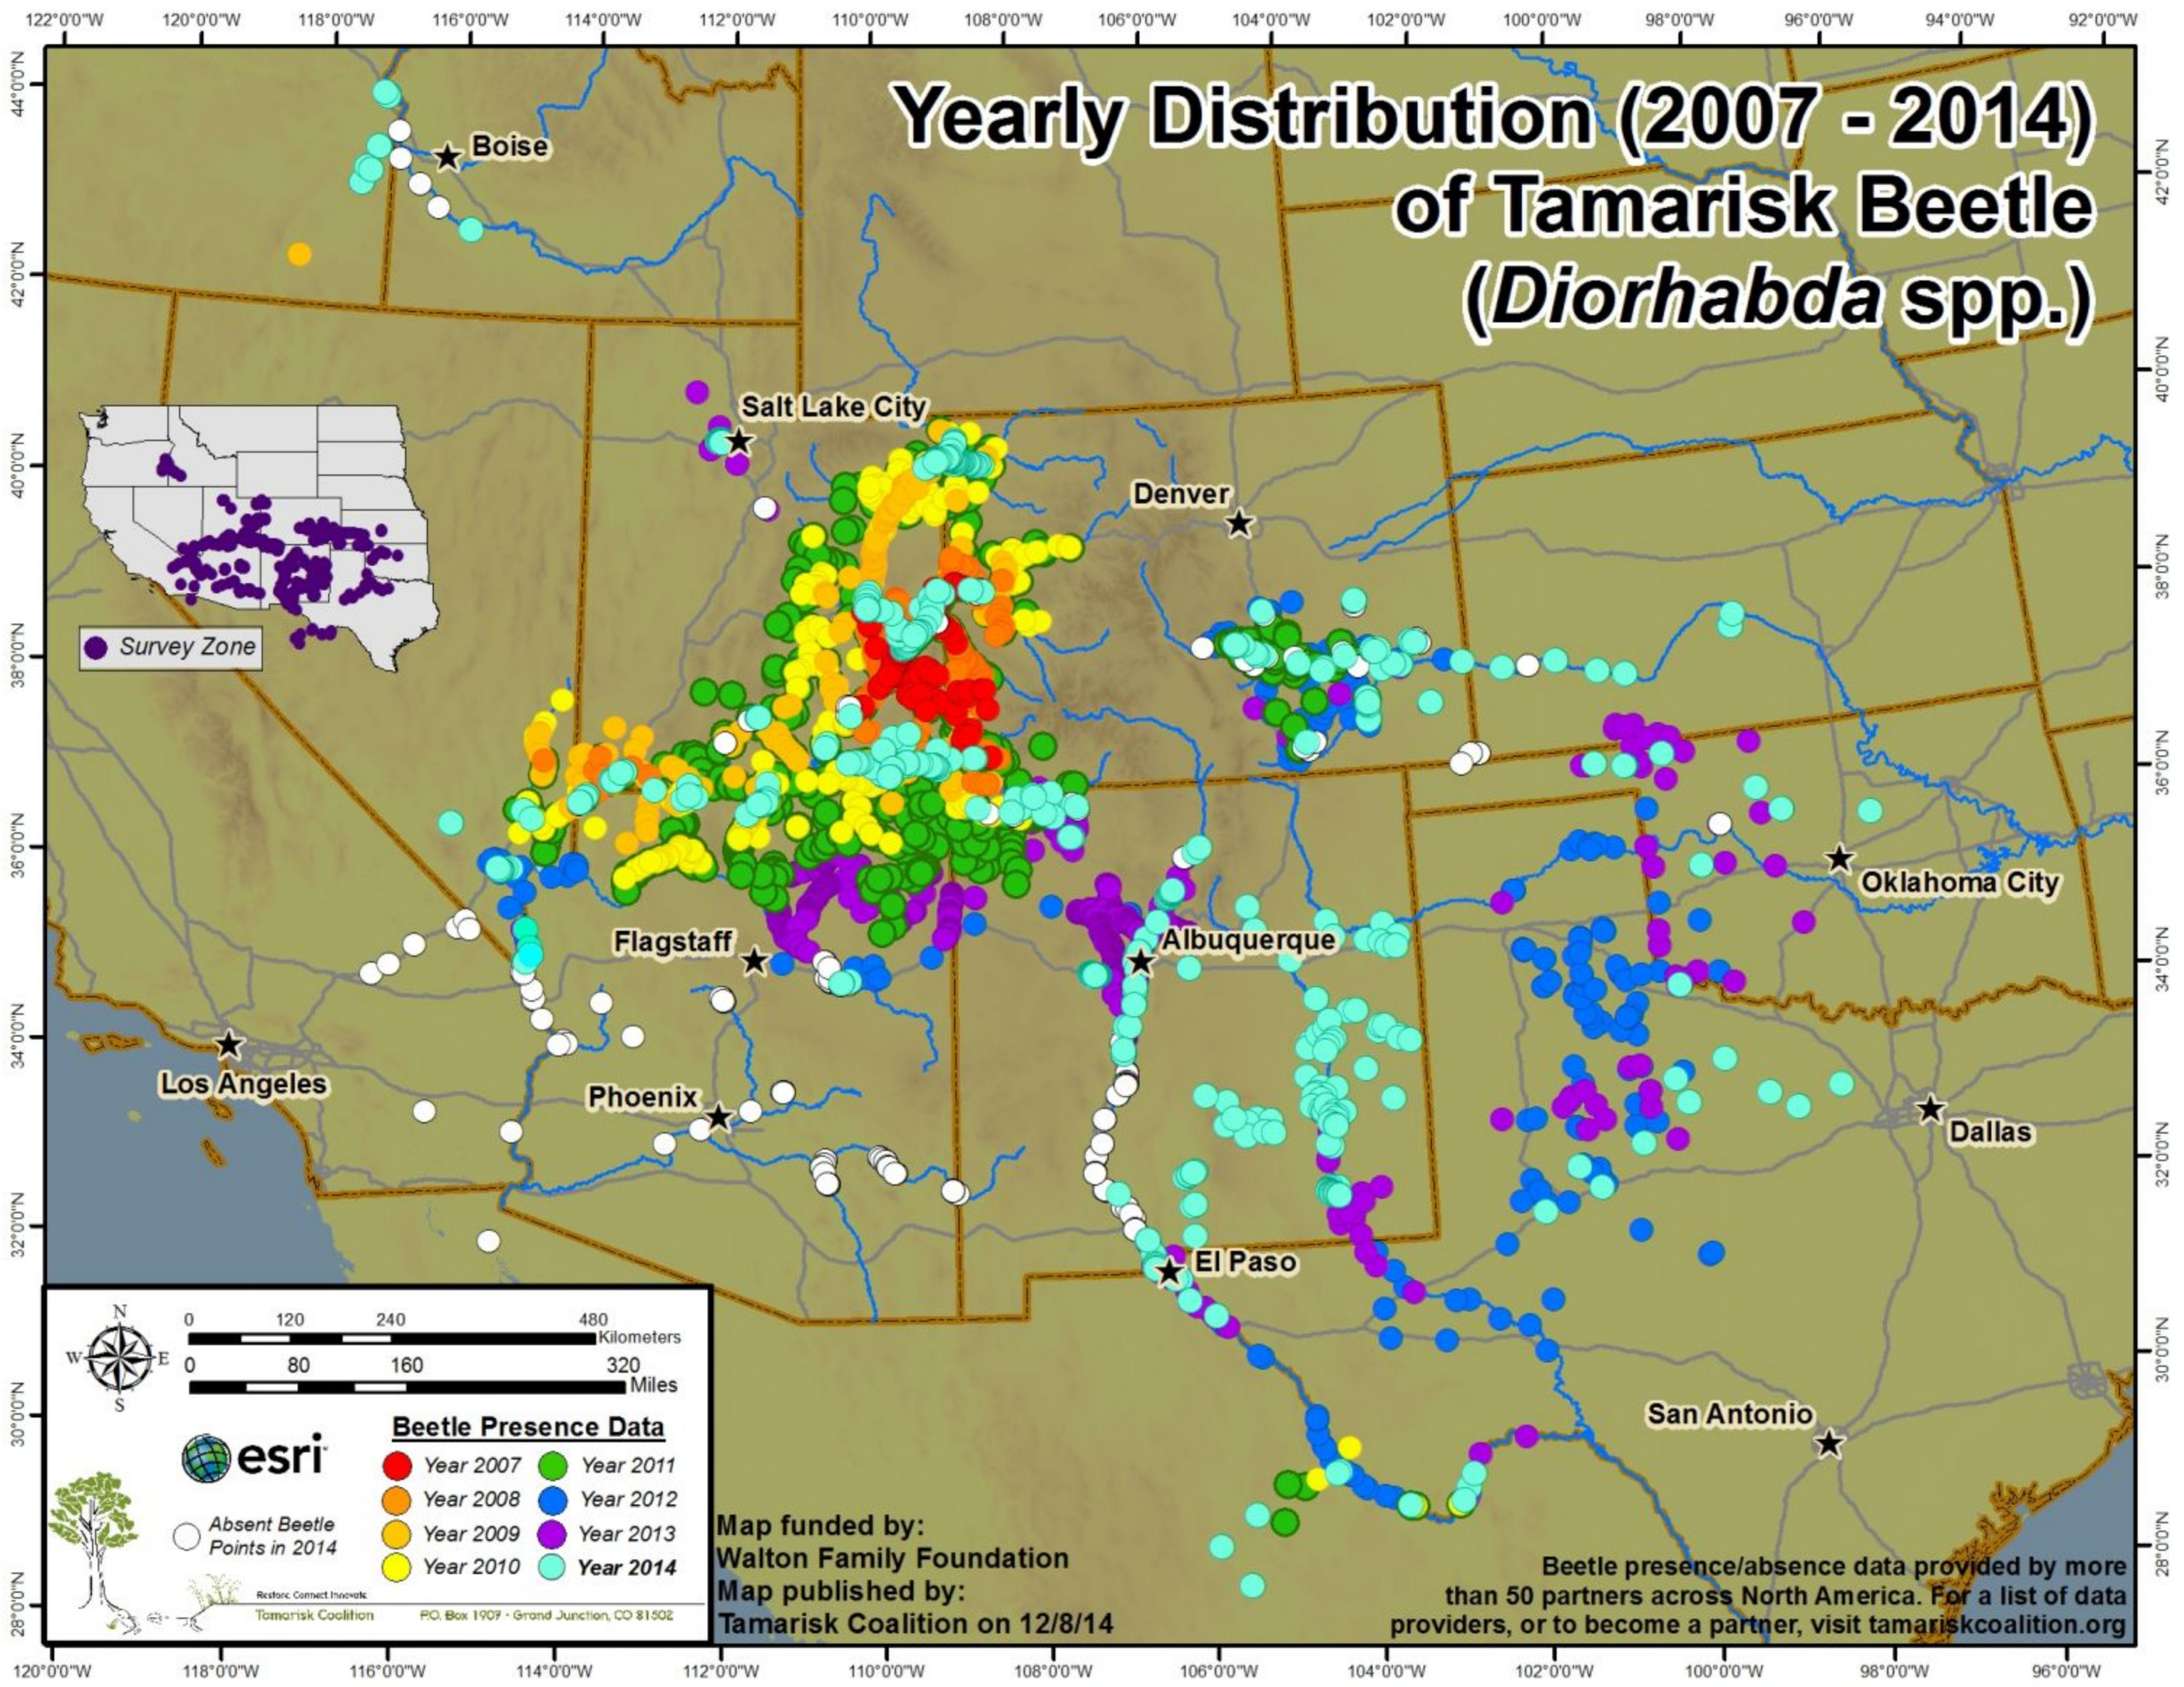

Yearly Distribution (2007 - 2014) of Tamarisk Beetle (*Diorhabda* spp.)

Map funded by:
Walton Family Foundation
Map published by:
Tamarisk Coalition on 12/8/14

Beetle presence/absence data provided by more than 50 partners across North America. For a list of data providers, or to become a partner, visit tamariskcoalition.org

Scale: 0, 120, 240, 480 Kilometers / 0, 80, 160, 320 Miles

esri

Restore. Connect. Innovate.
Tamarisk Coalition
P.O. Box 1909 • Grand Junction, CO 81502