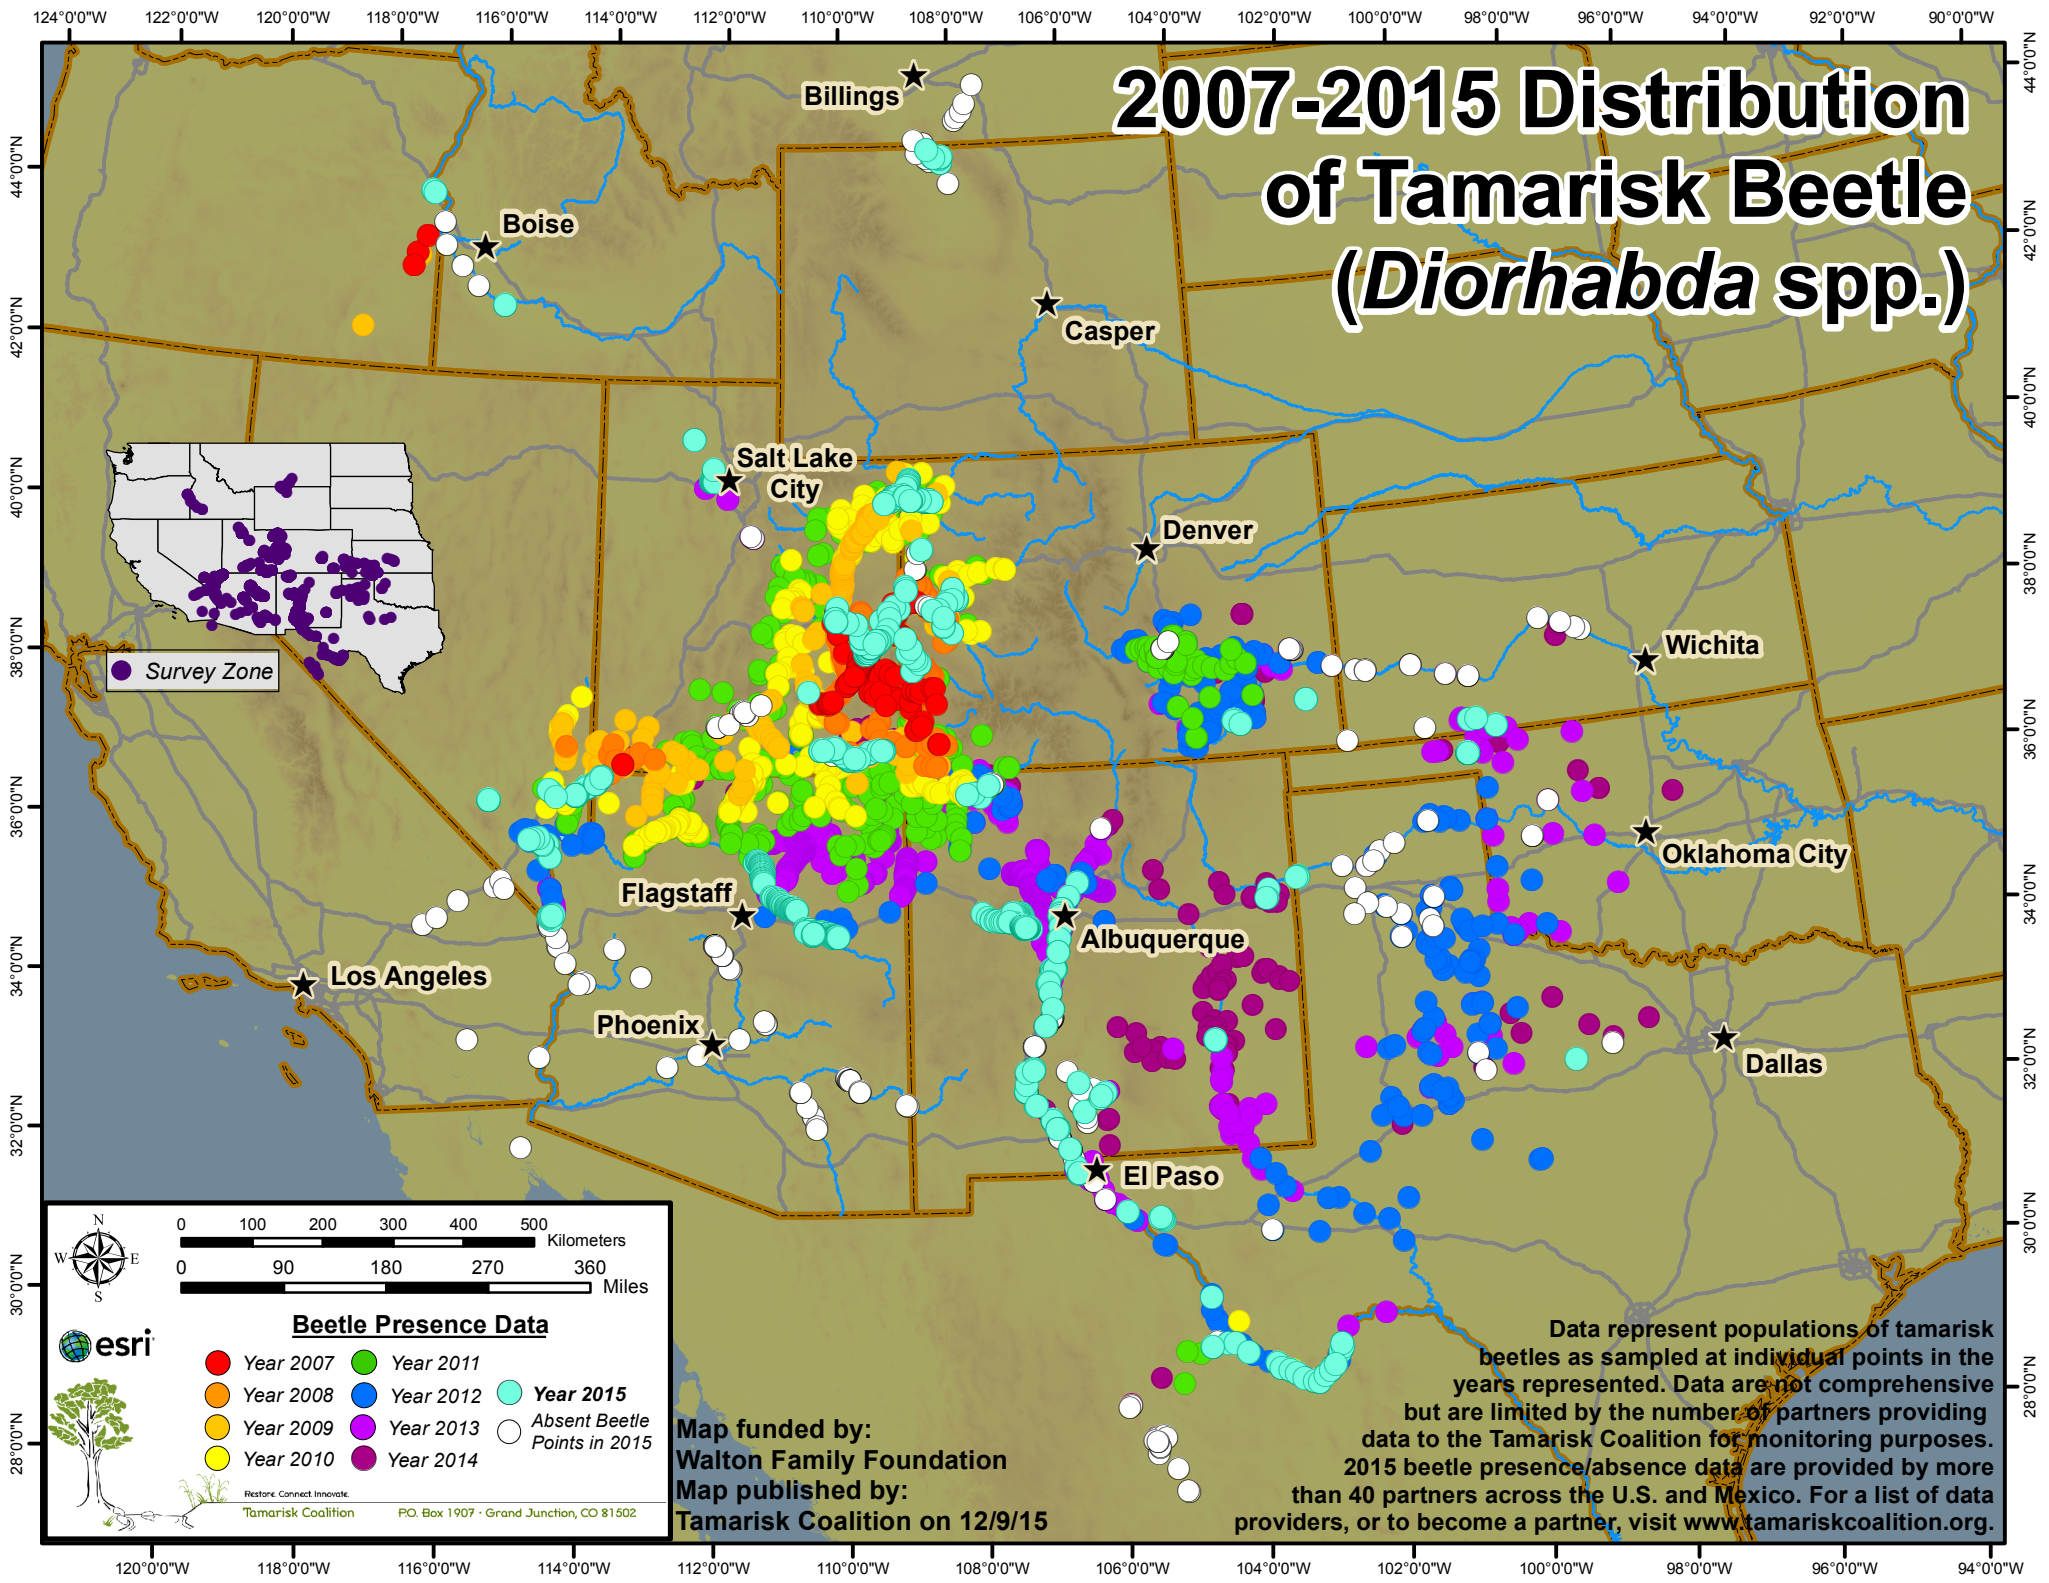

2007-2015 Distribution of Tamarisk Beetle (*Diorhabda* spp.)

- Beetle Presence Data**
- Year 2007
 - Year 2008
 - Year 2009
 - Year 2010
 - Year 2011
 - Year 2012
 - Year 2013
 - Year 2014
 - Year 2015
 - Absent Beetle Points in 2015

Map funded by:
Walton Family Foundation
Map published by:
Tamarisk Coalition on 12/9/15

Data represent populations of tamarisk beetles as sampled at individual points in the years represented. Data are not comprehensive but are limited by the number of partners providing data to the Tamarisk Coalition for monitoring purposes. 2015 beetle presence/absence data are provided by more than 40 partners across the U.S. and Mexico. For a list of data providers, or to become a partner, visit www.tamariskcoalition.org.